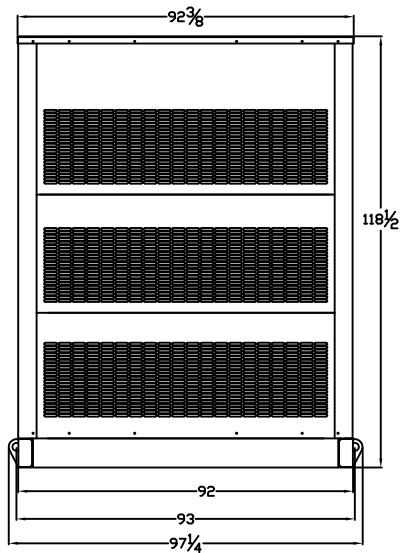

# LEVEL 2 & 3 ENCLOSURE OUTLINE DIMENSIONS FOR SP-6500 & SP-8000

**TOP VIEW**

(GEN-SET HAS (6) DOORS, (3) SHOWN OPEN ARE TYPICAL FOR BOTH SIDES)

**FRAME VIEW**

**GENERATOR END VIEW**

**SIDE VIEW**

**RADIATOR END VIEW**