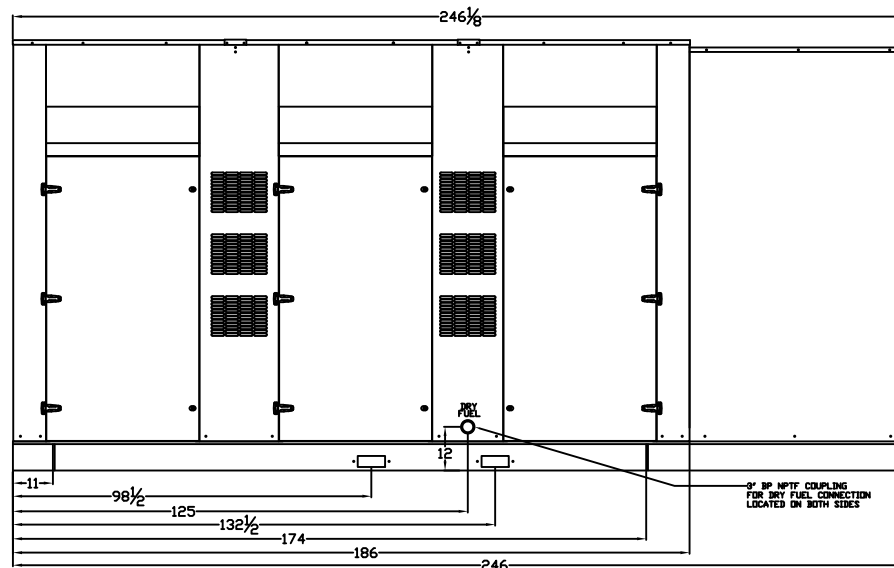

# LEVEL 2 & 3 ENCLOSURE OUTLINE DIMENSIONS FOR SP-6500 & SP-8000

**TOP VIEW**

(GEN-SET HAS (6) DOORS, (3) SHOWN OPEN ARE TYPICAL FOR BOTH SIDES)

**FRAME VIEW**

**GENERATOR END VIEW**

**SIDE VIEW**

**RADIATOR END VIEW**