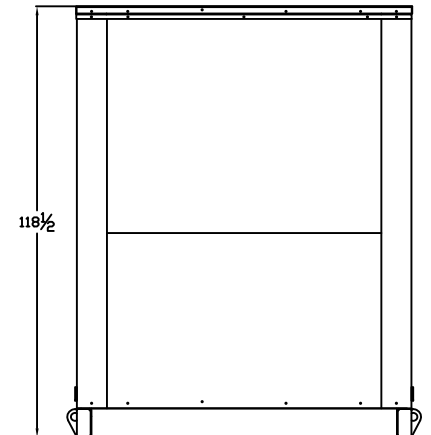

# LEVEL 2 & 3 ENCLOSURE OUTLINE DIMENSIONS FOR SP-6500 & SP-8000

**TOP VIEW**

(GEN-SET HAS (6) DOORS, (3) SHOWN OPEN ARE TYPICAL FOR BOTH SIDES)

**FRAME VIEW**

**GENERATOR END VIEW**

**SIDE VIEW**

**RADIATOR END VIEW**