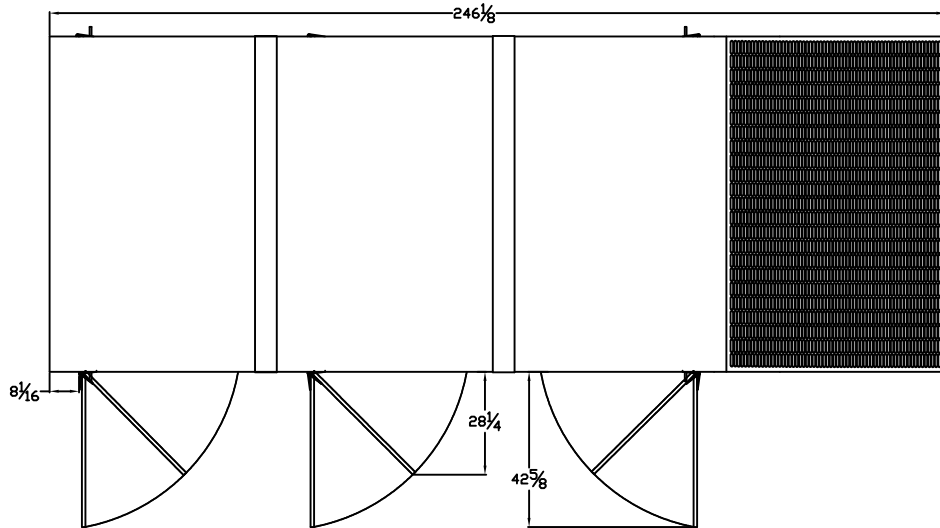

# LEVEL 2 & 3 ENCLOSURE OUTLINE DIMENSIONS FOR SP-6500 & SP-8000

**TOP VIEW**

(GEN-SET HAS (6) DOORS, (3) SHOWN OPEN ARE TYPICAL FOR BOTH SIDES)

**FRAME VIEW**

**GENERATOR END VIEW**

**SIDE VIEW**

**RADIATOR END VIEW**