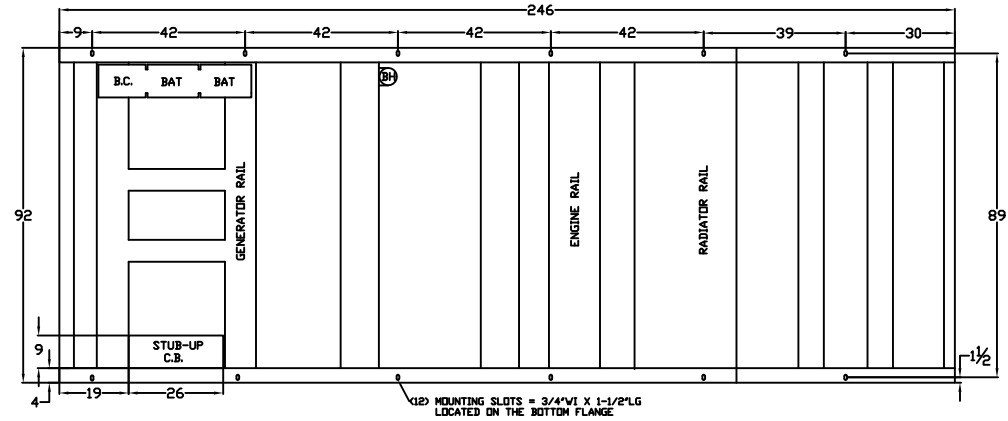

# LEVEL 2 & 3 ENCLOSURE OUTLINE DIMENSIONS FOR SP-6500 & SP-8000

**TOP VIEW**

(GEN-SET HAS (6) DOORS, (3) SHOWN OPEN ARE TYPICAL FOR BOTH SIDES)

**FRAME VIEW**

**GENERATOR END VIEW**

**SIDE VIEW**

**RADIATOR END VIEW**