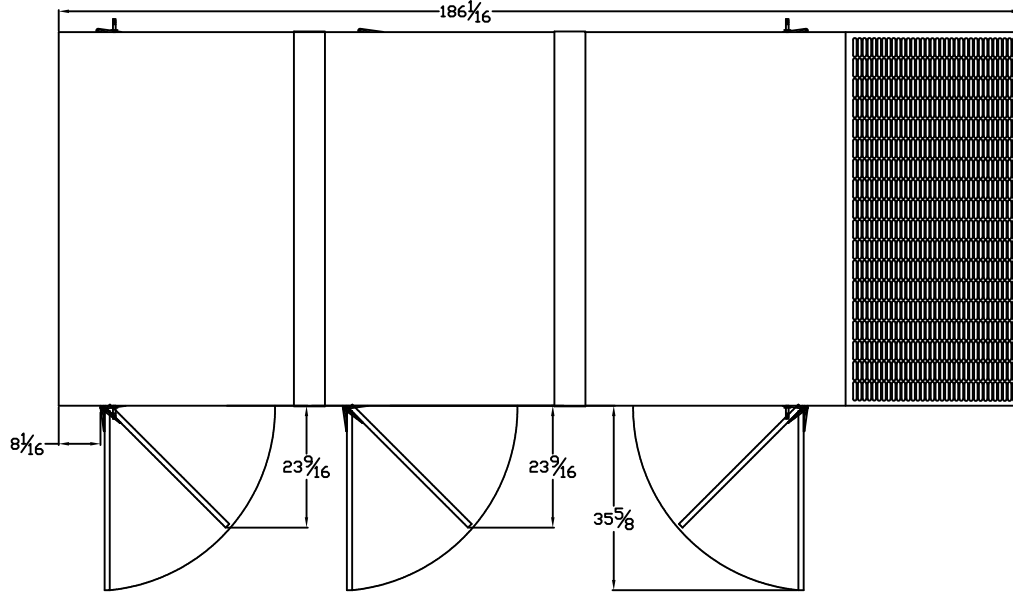

LEVEL 2 ENCLOSURE OUTLINE DIMENSIONS FOR SPVD-5000 THRU SPVD-6000

TOP VIEW

(GEN-SET HAS (6) DOORS, (3) SHOWN OPEN ARE TYPICAL FOR BOTH SIDES)

FRAME VIEW

GENERATOR END VIEW

SIDE VIEW

RADIATOR END VIEW