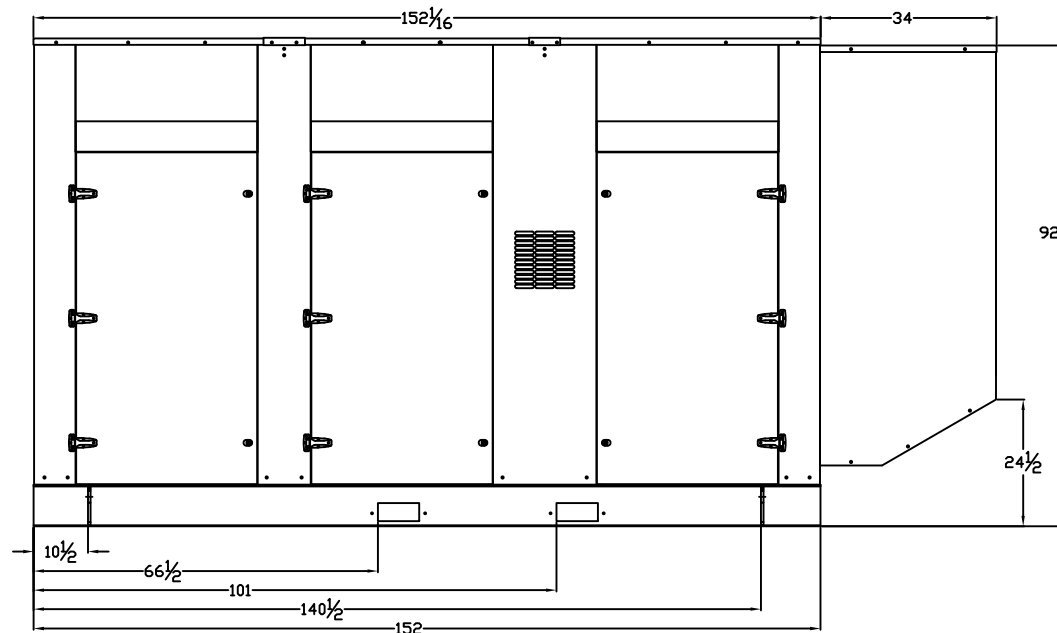

LEVEL 2 ENCLOSURE OUTLINE DIMENSIONS FOR SPVD-5000 THRU SPVD-6000

TOP VIEW

(GEN-SET HAS (6) DOORS, (3) SHOWN OPEN ARE TYPICAL FOR BOTH SIDES)

FRAME VIEW

GENERATOR END VIEW

SIDE VIEW

RADIATOR END VIEW