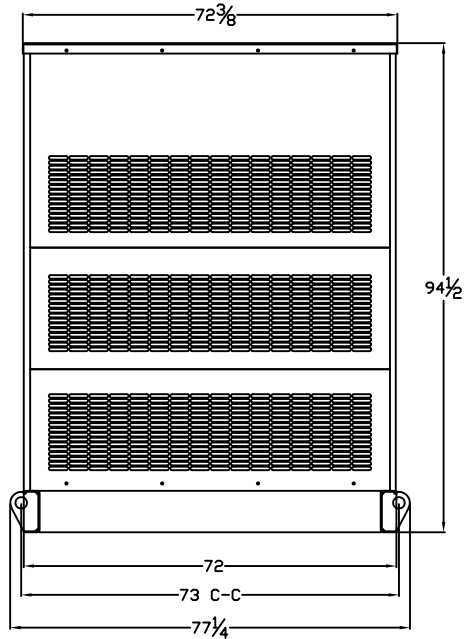

LEVEL 2 ENCLOSURE OUTLINE DIMENSIONS FOR SPVD-5000 THRU SPVD-6000

TOP VIEW

(GEN-SET HAS (6) DOORS, (3) SHOWN OPEN ARE TYPICAL FOR BOTH SIDES)

FRAME VIEW

GENERATOR END VIEW

SIDE VIEW

RADIATOR END VIEW