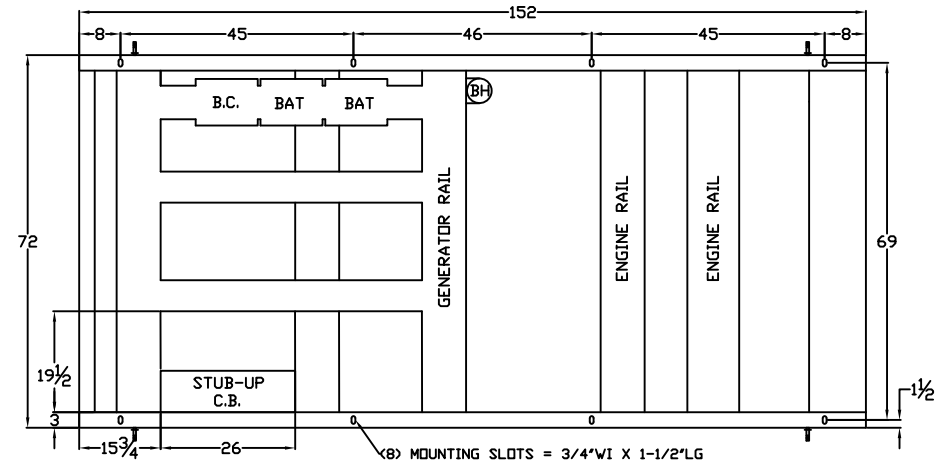

LEVEL 2 ENCLOSURE OUTLINE DIMENSIONS FOR SPVD-5000 THRU SPVD-6000

TOP VIEW

(GEN-SET HAS (6) DOORS, (3) SHOWN OPEN ARE TYPICAL FOR BOTH SIDES)

FRAME VIEW

GENERATOR END VIEW

SIDE VIEW

RADIATOR END VIEW