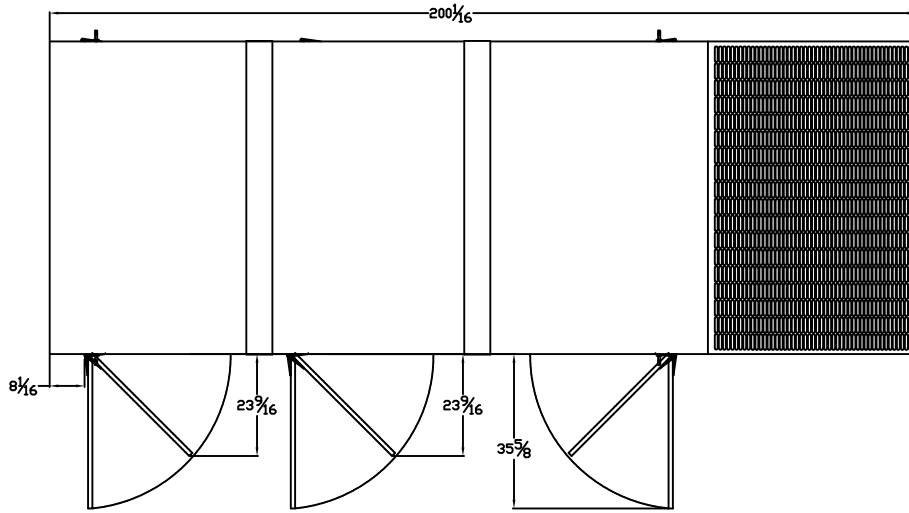

LEVEL 3 ENCLOSURE OUTLINE DIMENSIONS W/ HOSPITAL GRADE SILENCER FOR SPVD-5000 THRU SPVD-6000

TOP VIEW

(GEN-SET HAS (6) DOORS, (3) SHOWN OPEN ARE TYPICAL FOR BOTH SIDES)

FRAME VIEW

GENERATOR END VIEW

SIDE VIEW

RADIATOR END VIEW