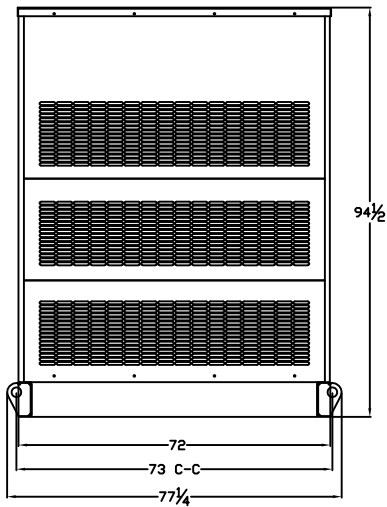

LEVEL 3 ENCLOSURE OUTLINE DIMENSIONS W/ HOSPITAL GRADE SILENCER FOR SPVD-5000 THRU SPVD-6000

TOP VIEW

(GEN-SET HAS (6) DOORS, (3) SHOWN OPEN ARE TYPICAL FOR BOTH SIDES)

FRAME VIEW

GENERATOR END VIEW

SIDE VIEW

RADIATOR END VIEW