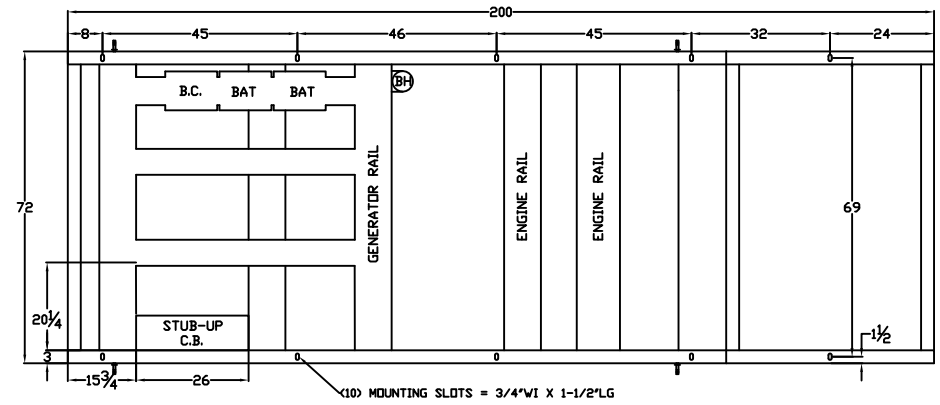

LEVEL 3 ENCLOSURE OUTLINE DIMENSIONS W/ HOSPITAL GRADE SILENCER FOR SPVD-5000 THRU SPVD-6000

TOP VIEW

(GEN-SET HAS (6) DOORS, (3) SHOWN OPEN ARE TYPICAL FOR BOTH SIDES)

FRAME VIEW

GENERATOR END VIEW

SIDE VIEW

RADIATOR END VIEW