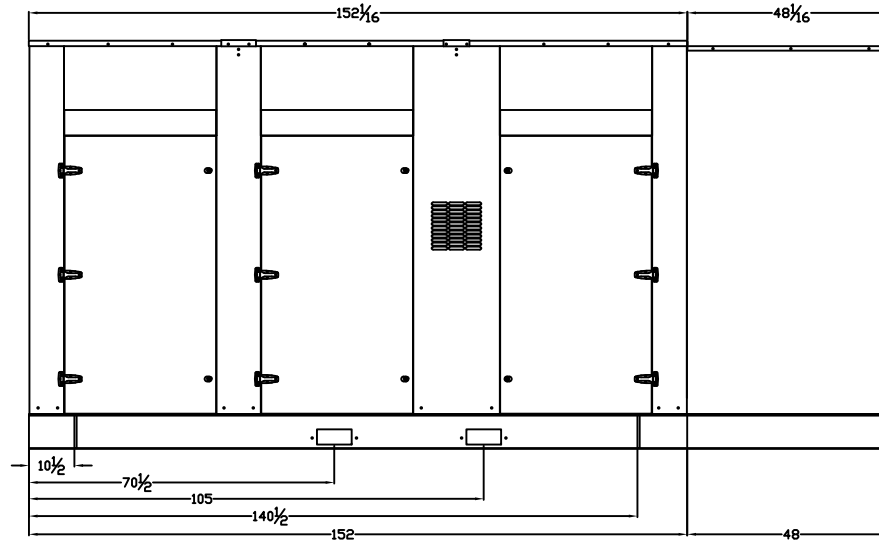

LEVEL 3 ENCLOSURE OUTLINE DIMENSIONS W/ HOSPITAL GRADE SILENCER FOR SPVD-5000 THRU SPVD-6000

TOP VIEW

(GEN-SET HAS (6) DOORS, (3) SHOWN OPEN ARE TYPICAL FOR BOTH SIDES)

FRAME VIEW

GENERATOR END VIEW

SIDE VIEW

RADIATOR END VIEW