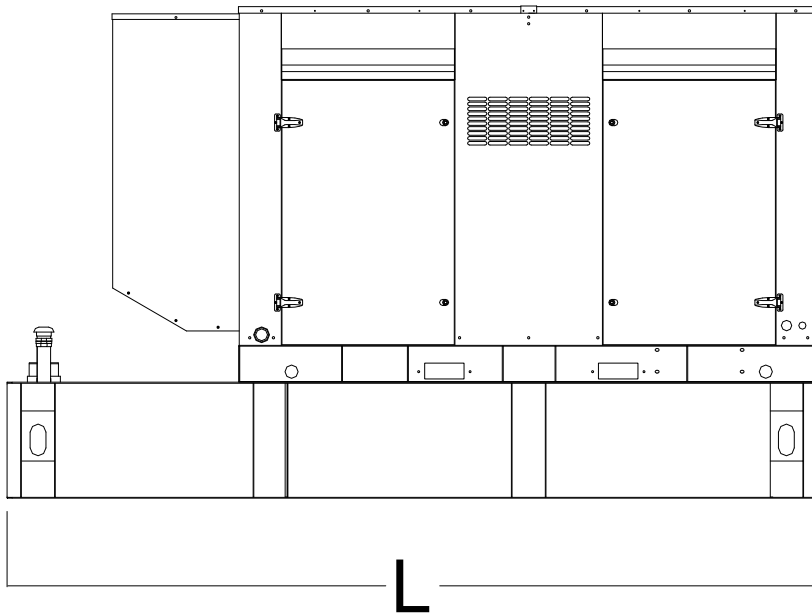

GILLETTE GENERATORS

GEN-SET MOUNTED
ON DOUBLE WALL
SUB-BASE FUEL TANK

SPD-2000 LEVEL 2 & 3 ENCLOSURE

RUN TIME HOURS	USABLE CAPACITY		L	W	H	STUB UP	WT.
	GAL.	LTR.					
NO TANK	-	-	134	48	72	-	4729
24	353	1336	154	48	92	24	6630
54	799	3025	216	48	102	24	7873
72	1059	4008	272	48	100	24	8518