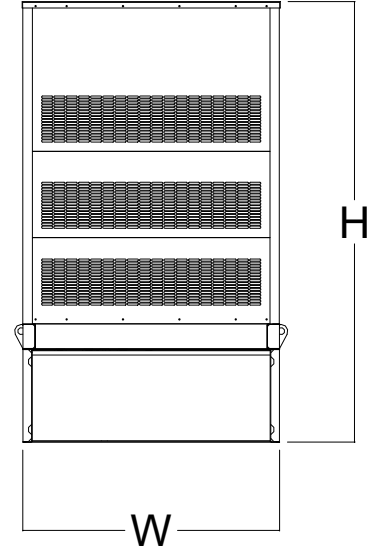

GILLETTE GENERATORS

GEN-SET MOUNTED
ON DOUBLE WALL
SUB-BASE FUEL TANK

T4D-3500 LEVEL 2 ENCLOSURE

RUN TIME HOURS	USABLE CAPACITY		L	W	H	STUB UP	WT.
	GAL.	LTR.					
NO TANK	-	-	200	72	94	-	12125
42	982	3717	218	72	118	38	15750
85	1959	7415	268	72	130	40	17583