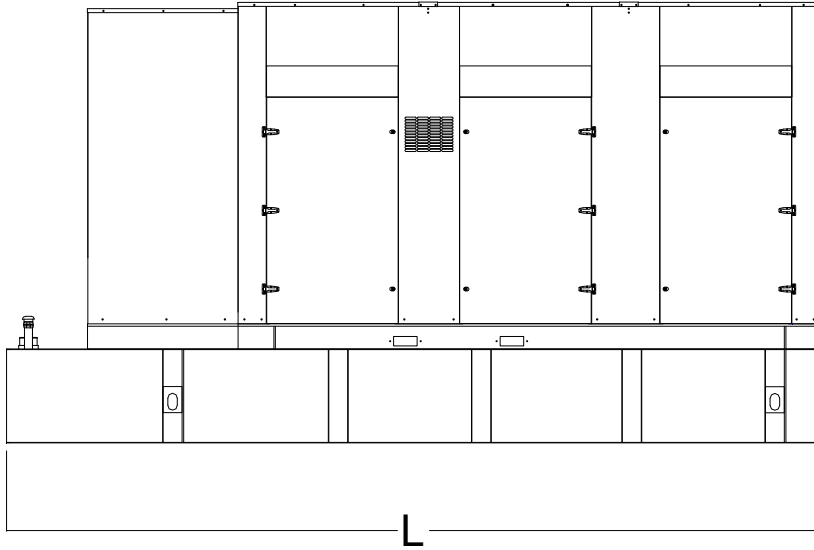

GILLETTE GENERATORS

GEN-SET MOUNTED
ON DOUBLE WALL
SUB-BASE FUEL TANK

T4D-3500 LEVEL 2 ENCLOSURE

RUN TIME HOURS	USABLE CAPACITY		L	W	H	STUB UP	WT.
	GAL.	LTR.					
NO TANK	-	-	200	72	94	-	12125
42	982	3717	218	72	118	38	15750
85	1959	7415	268	72	130	40	17583