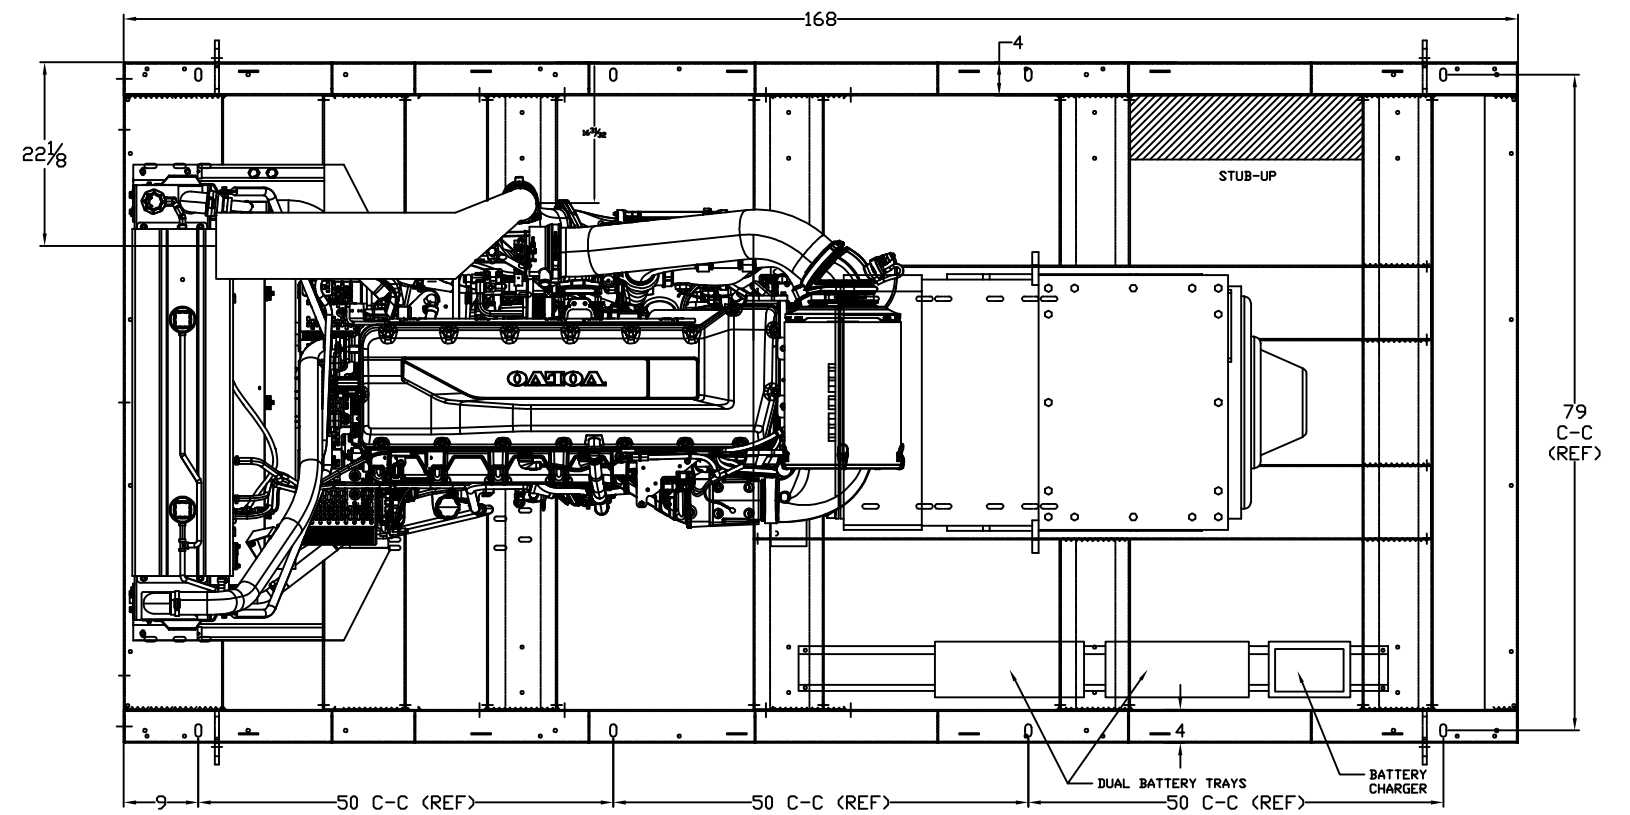

OPEN DIMENSIONAL OVERVIEW FOR SPVD-7000 GENERATOR

TOP VIEW

RADIATOR VIEW

SIDE VIEW