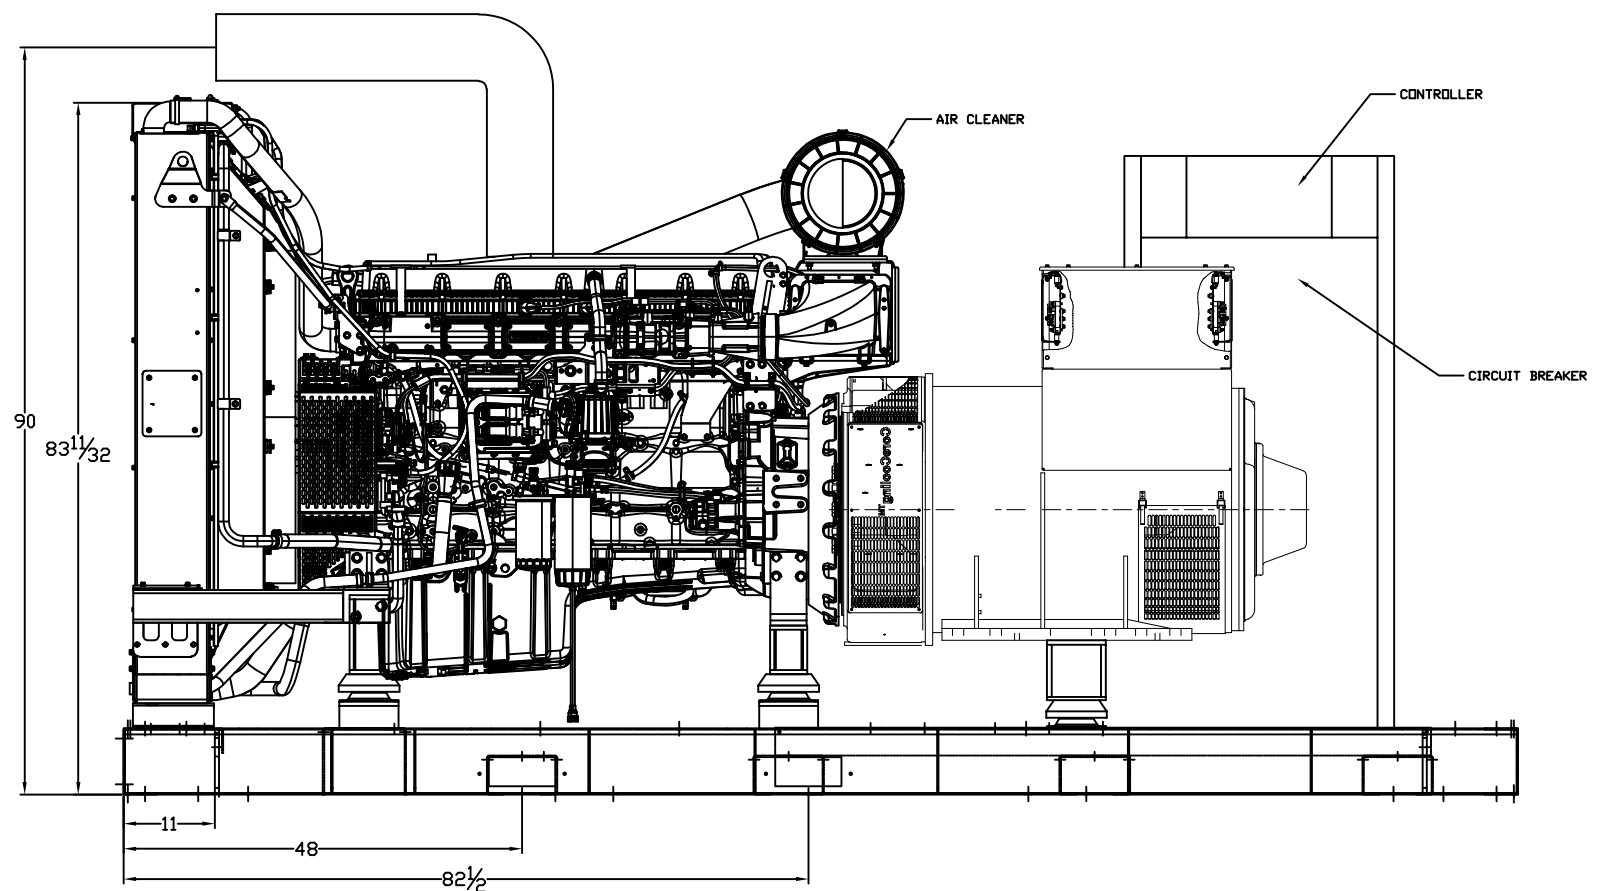

OPEN DIMENSIONAL OVERVIEW FOR SPVD-7000 GENERATOR

TOP VIEW

RADIATOR VIEW

SIDE VIEW