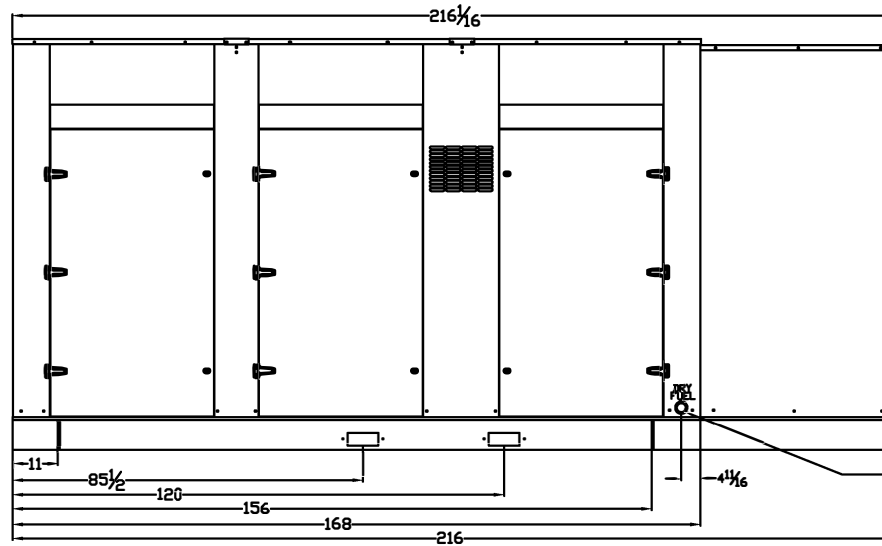

LEVEL 2 & 3 ENCLOSURE OUTLINE DIMENSIONS FOR SPVD-7000

TOP VIEW

(GEN-SET HAS (6) DOORS, (3) SHOWN OPEN ARE TYPICAL FOR BOTH SIDES)

FRAME VIEW

GENERATOR END VIEW

SIDE VIEW

RADIATOR END VIEW