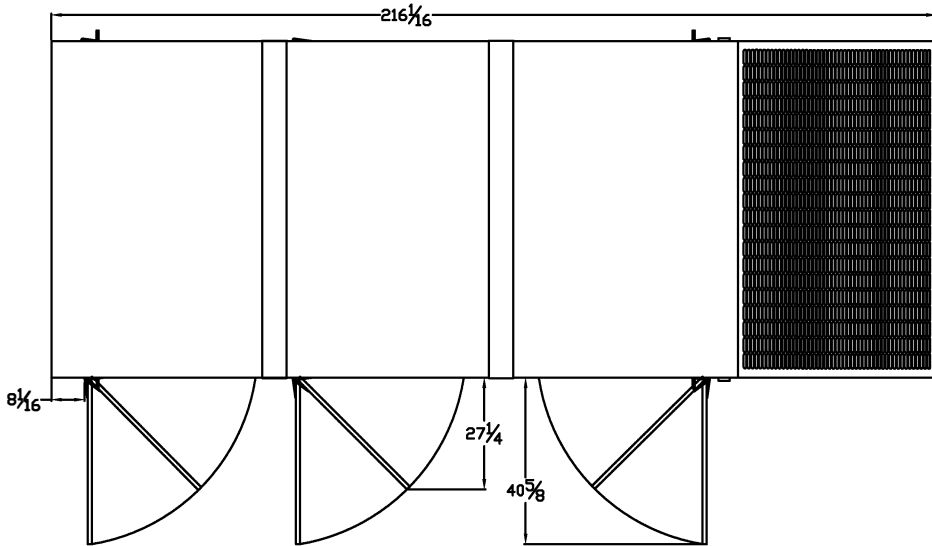

LEVEL 2 & 3 ENCLOSURE OUTLINE DIMENSIONS FOR SPVD-7000

TOP VIEW

(GEN-SET HAS (6) DOORS, (3) SHOWN OPEN ARE TYPICAL FOR BOTH SIDES)

FRAME VIEW

GENERATOR END VIEW

SIDE VIEW

RADIATOR END VIEW