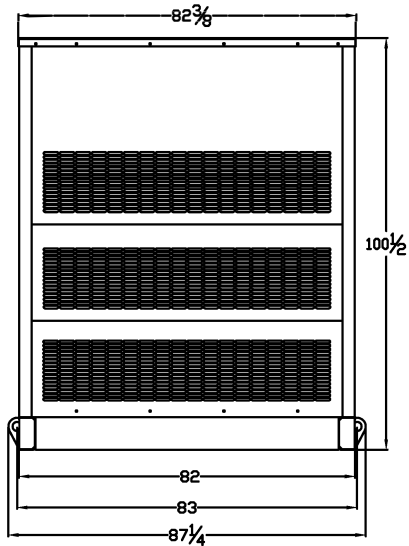

LEVEL 2 & 3 ENCLOSURE OUTLINE DIMENSIONS FOR SPVD-7000

TOP VIEW

(GEN-SET HAS (6) DOORS, (3) SHOWN OPEN ARE TYPICAL FOR BOTH SIDES)

FRAME VIEW

GENERATOR END VIEW

SIDE VIEW

RADIATOR END VIEW