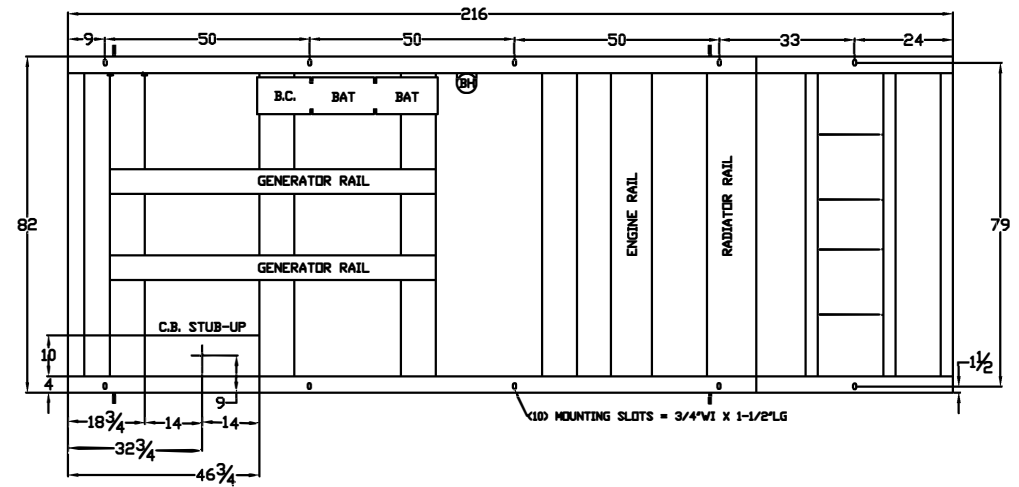

LEVEL 2 & 3 ENCLOSURE OUTLINE DIMENSIONS FOR SPVD-7000

TOP VIEW

(GEN-SET HAS (6) DOORS, (3) SHOWN OPEN ARE TYPICAL FOR BOTH SIDES)

FRAME VIEW

GENERATOR END VIEW

SIDE VIEW

RADIATOR END VIEW