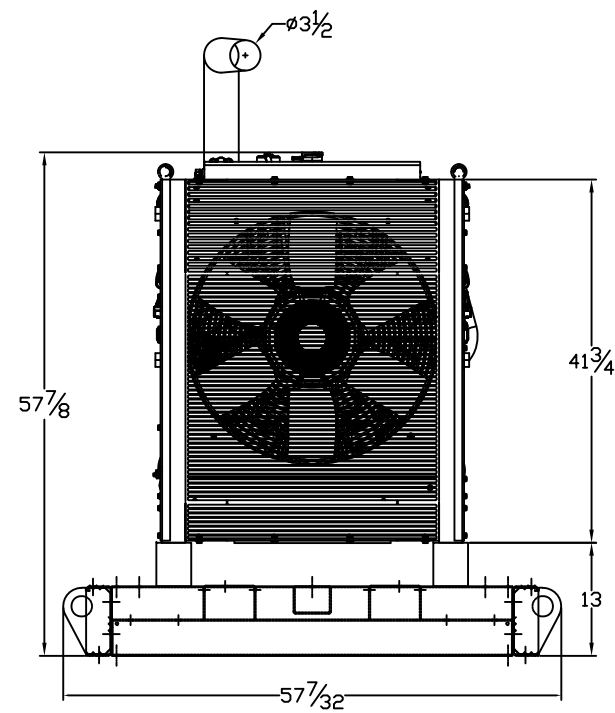

OPEN DIMENSIONAL OVERVIEW FOR SP-2000P GENERATOR

TOP VIEW

RADIATOR VIEW

SIDE VIEW