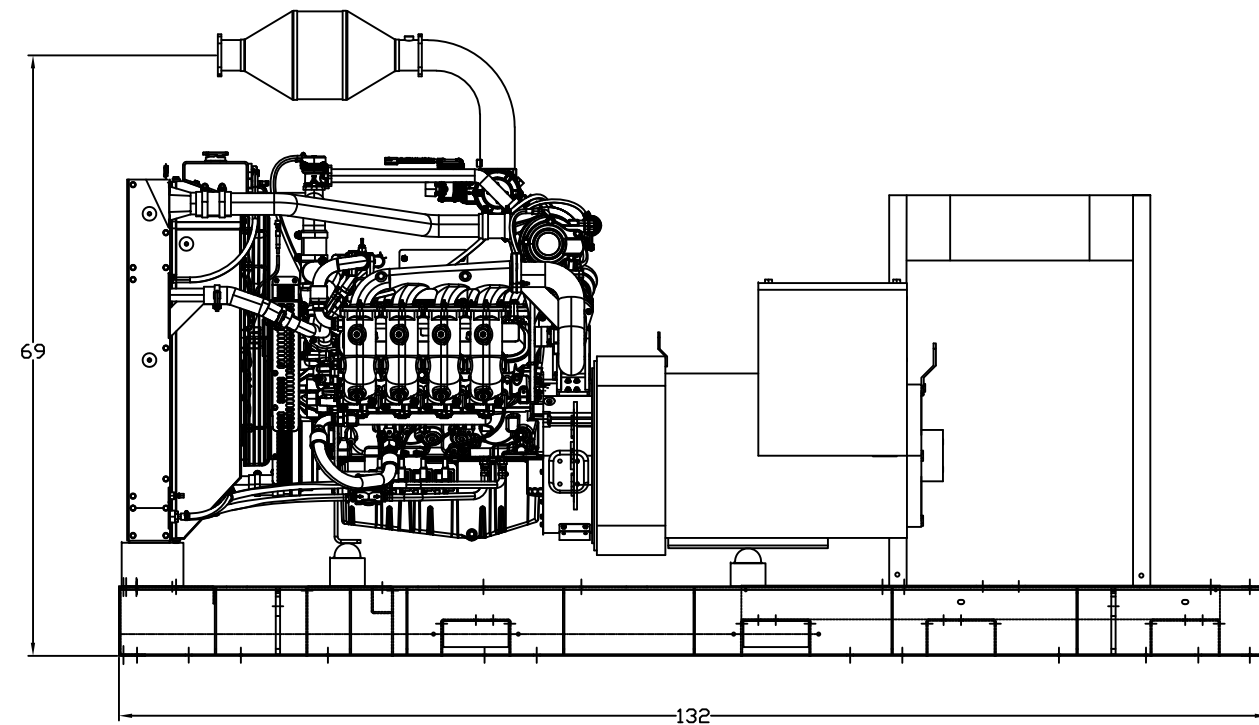

OPEN DIMENSIONAL OVERVIEW FOR SP-2000P GENERATOR

TOP VIEW

RADIATOR VIEW

SIDE VIEW