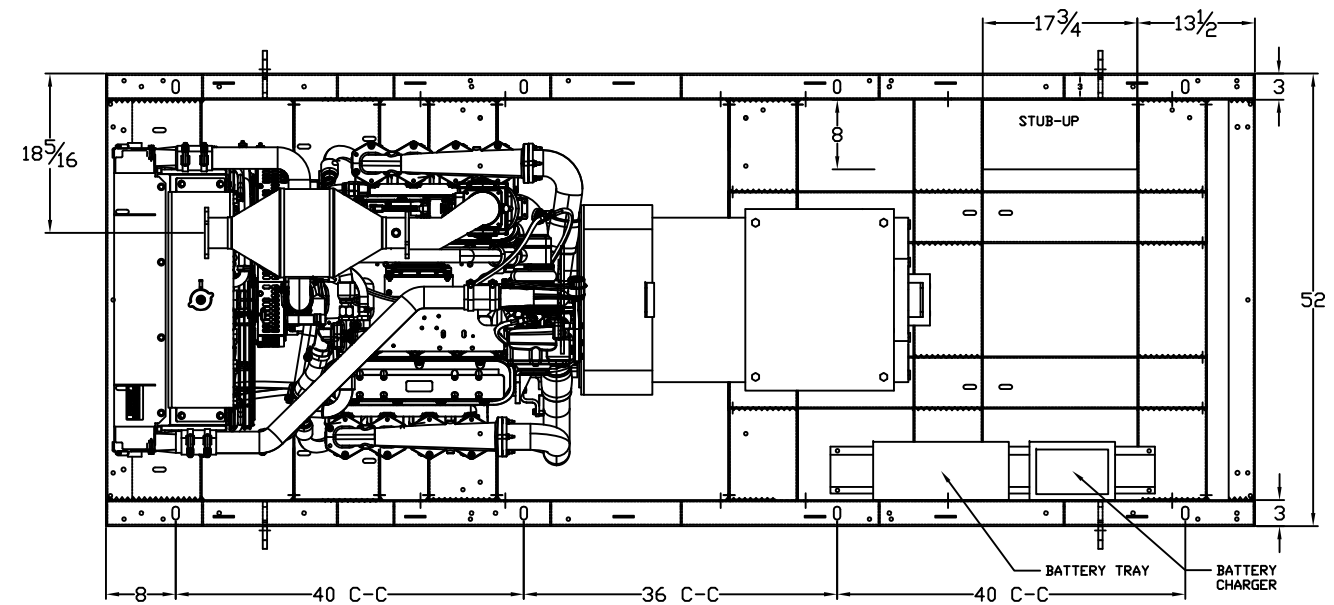

OPEN DIMENSIONAL OVERVIEW FOR SP-2000P GENERATOR

TOP VIEW

RADIATOR VIEW

SIDE VIEW