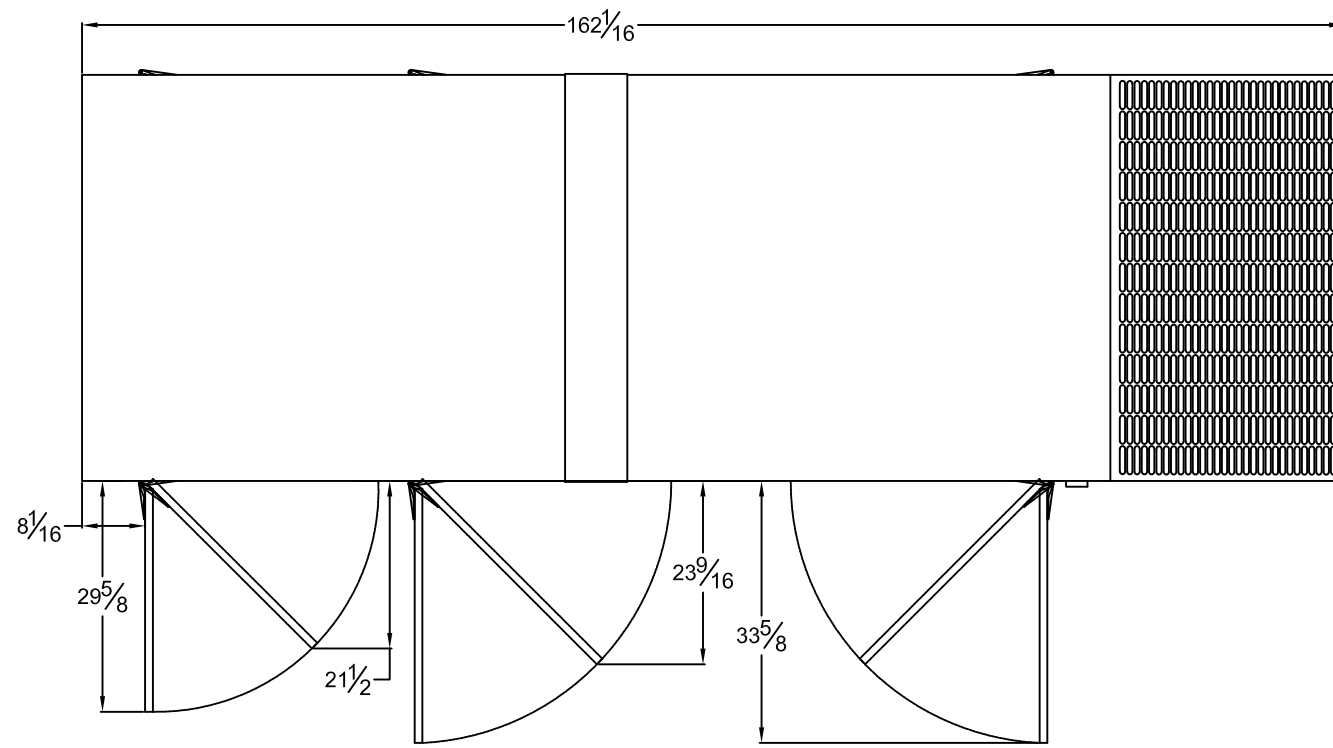

OUTLINE DIMENSIONS FOR SP-2000P LEVEL 2 ENCLOSURE (HINGED DOORS)

TOP VIEW

(GEN-SET HAS (6) DOORS, (3) SHOWN OPEN ARE TYPICAL FOR BOTH SIDES)

FRAME VIEW

GENERATOR END VIEW

SIDE VIEW

RADIATOR END VIEW