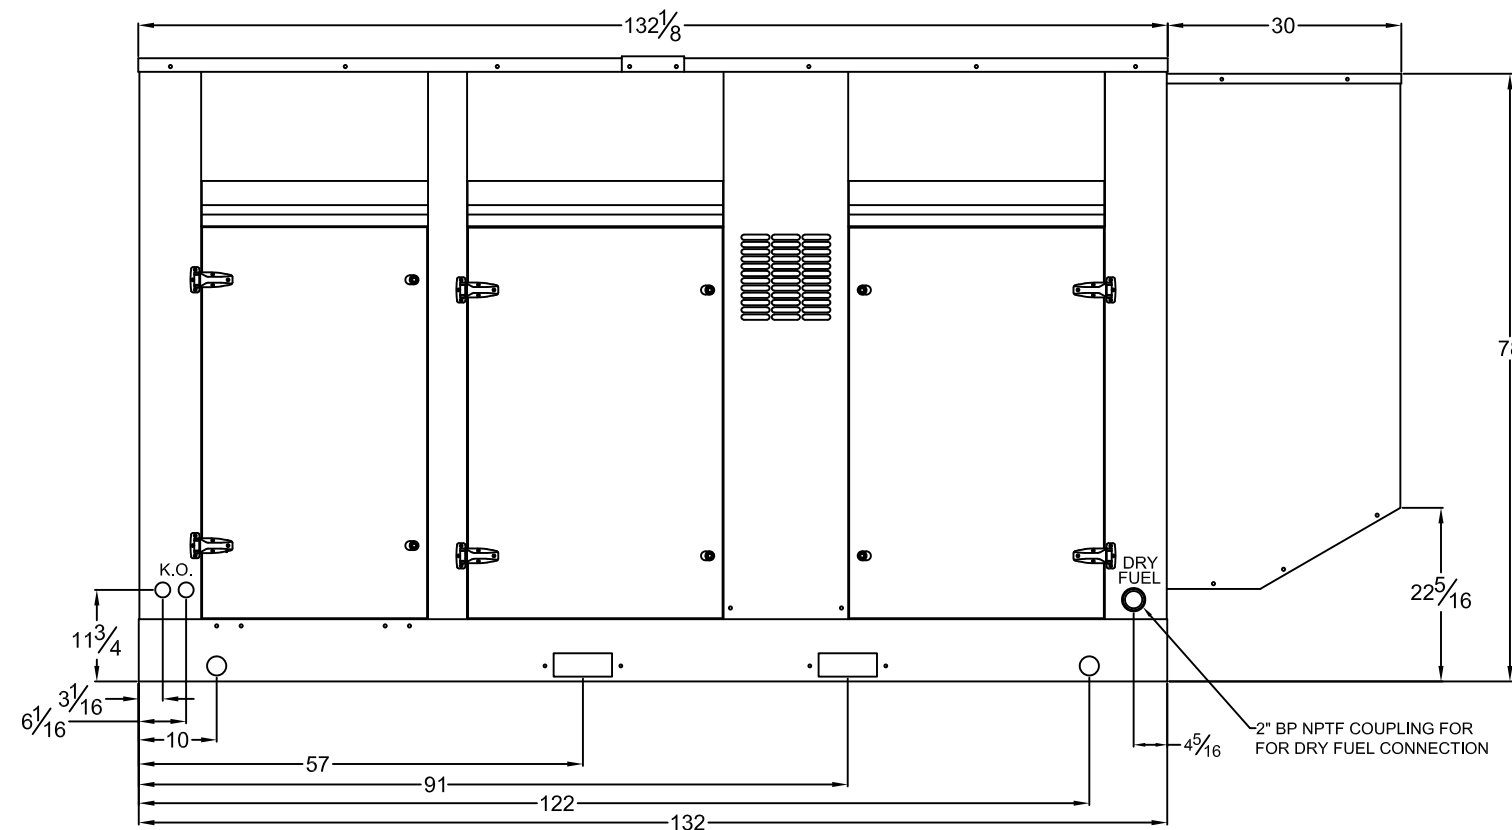

OUTLINE DIMENSIONS FOR SP-2000P LEVEL 2 ENCLOSURE (HINGED DOORS)

TOP VIEW

(GEN-SET HAS (6) DOORS, (3) SHOWN OPEN ARE TYPICAL FOR BOTH SIDES)

FRAME VIEW

GENERATOR END VIEW

SIDE VIEW

RADIATOR END VIEW