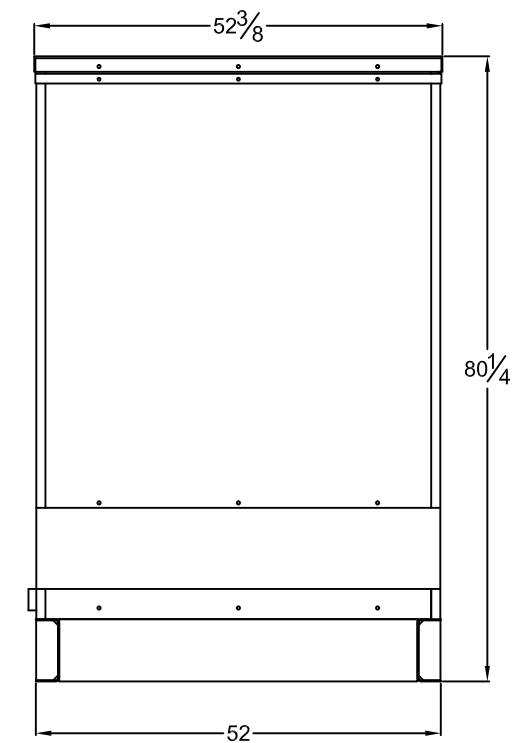

OUTLINE DIMENSIONS FOR SP-2000P LEVEL 2 ENCLOSURE (HINGED DOORS)

TOP VIEW

(GEN-SET HAS (6) DOORS, (3) SHOWN OPEN ARE TYPICAL FOR BOTH SIDES)

FRAME VIEW

GENERATOR END VIEW

SIDE VIEW

RADIATOR END VIEW