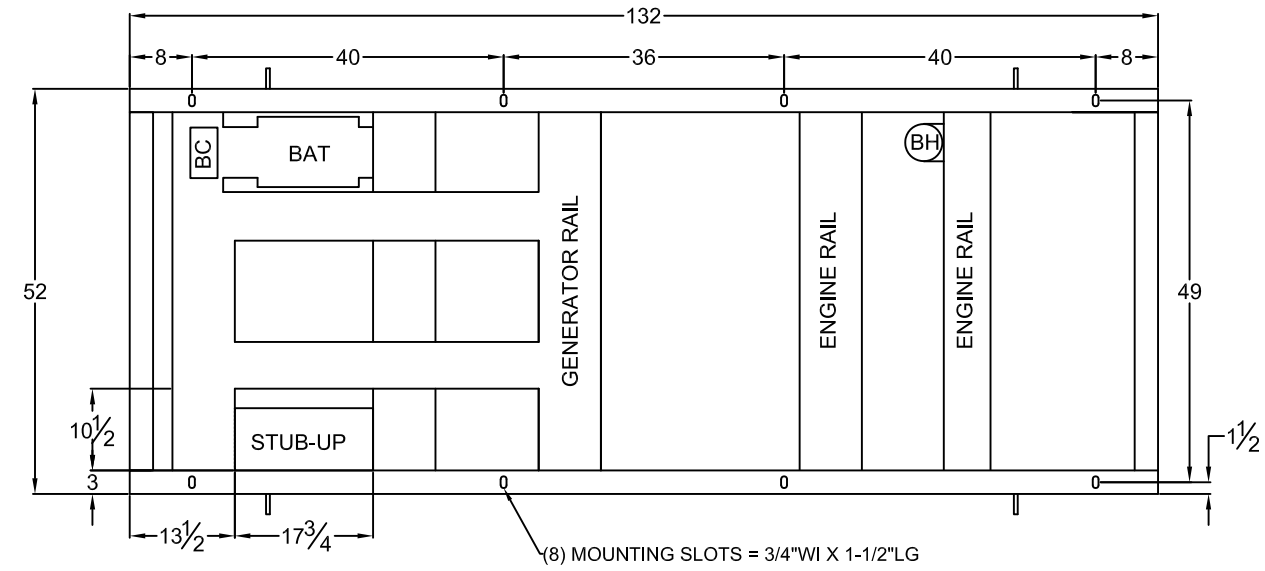

OUTLINE DIMENSIONS FOR SP-2000P LEVEL 2 ENCLOSURE (HINGED DOORS)

TOP VIEW

(GEN-SET HAS (6) DOORS, (3) SHOWN OPEN ARE TYPICAL FOR BOTH SIDES)

FRAME VIEW

GENERATOR END VIEW

SIDE VIEW

RADIATOR END VIEW