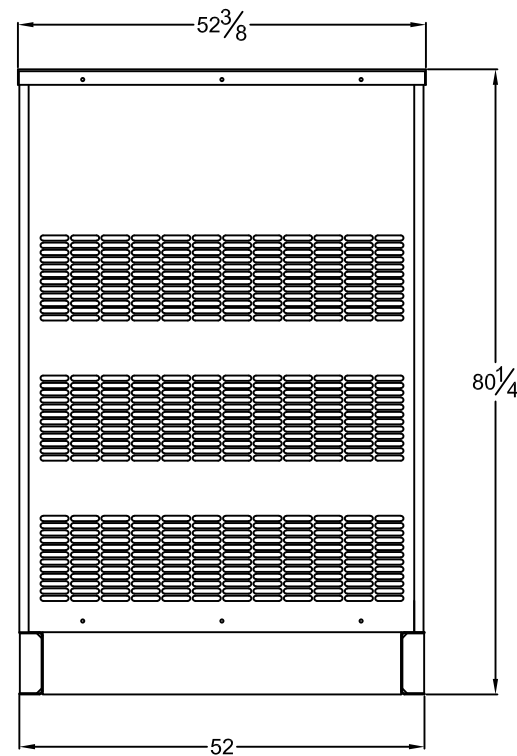

OUTLINE DIMENSIONS FOR SP-2000P LEVEL 2 ENCLOSURE (HINGED DOORS)

TOP VIEW

(GEN-SET HAS (6) DOORS, (3) SHOWN OPEN ARE TYPICAL FOR BOTH SIDES)

FRAME VIEW

GENERATOR END VIEW

SIDE VIEW

RADIATOR END VIEW