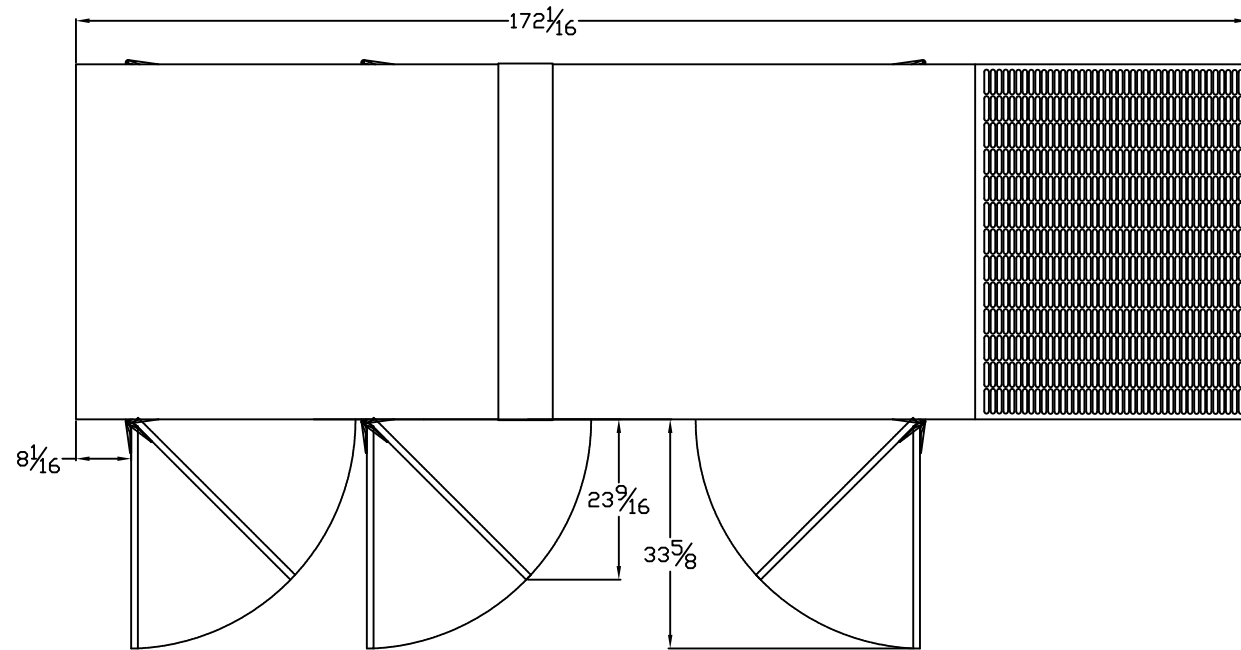

# OUTLINE DIMENSIONS FOR SP-2000P LEVEL 3 ENCLOSURE (HINGED DOORS & HOSPITAL GRADE SILENCER)

**TOP VIEW**

(GEN-SET HAS (6) DOORS, (3) SHOWN OPEN ARE TYPICAL FOR BOTH SIDES)

**FRAME VIEW**

**GENERATOR END VIEW**

**SIDE VIEW**

**RADIATOR END VIEW**