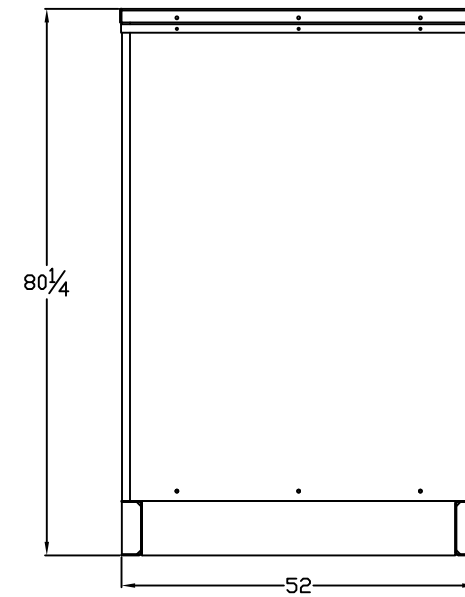

# OUTLINE DIMENSIONS FOR SP-2000P LEVEL 3 ENCLOSURE (HINGED DOORS & HOSPITAL GRADE SILENCER)

**TOP VIEW**

(GEN-SET HAS (6) DOORS, (3) SHOWN OPEN ARE TYPICAL FOR BOTH SIDES)

**FRAME VIEW**

**GENERATOR END VIEW**

**SIDE VIEW**

**RADIATOR END VIEW**