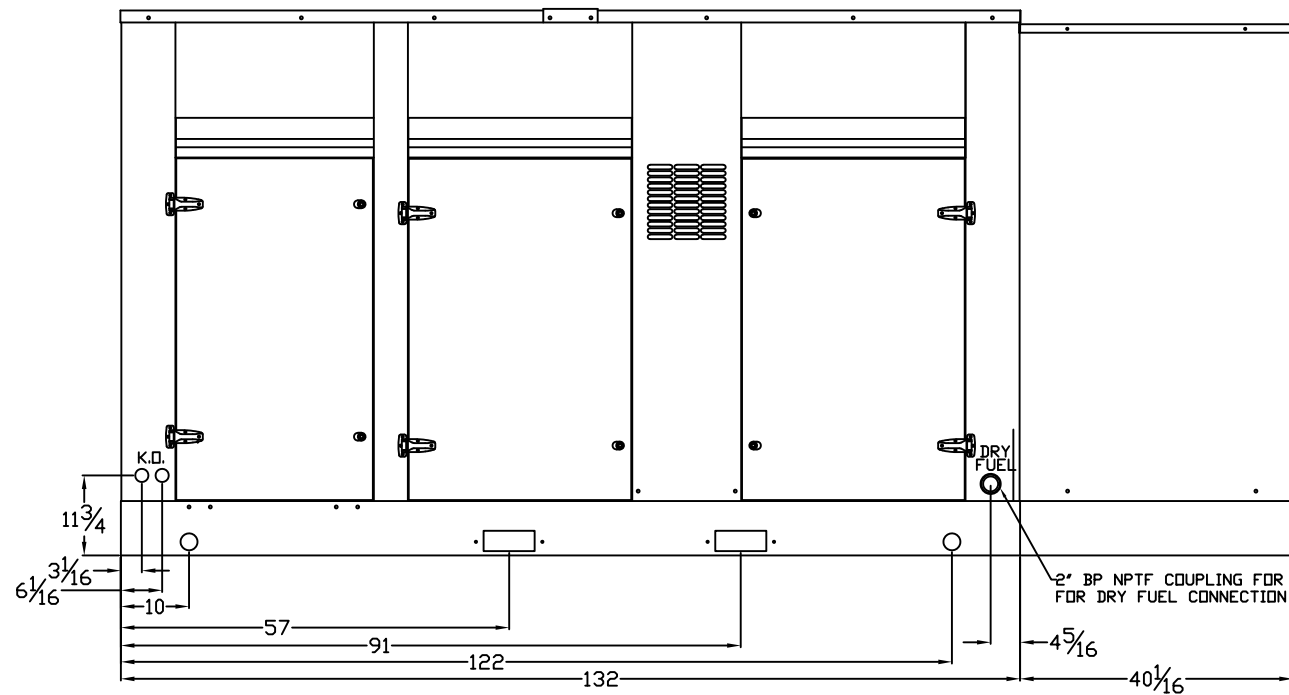

# OUTLINE DIMENSIONS FOR SP-2000P LEVEL 3 ENCLOSURE (HINGED DOORS & HOSPITAL GRADE SILENCER)

**TOP VIEW**

(GEN-SET HAS (6) DOORS, (3) SHOWN OPEN ARE TYPICAL FOR BOTH SIDES)

**FRAME VIEW**

**GENERATOR END VIEW**

**SIDE VIEW**

**RADIATOR END VIEW**