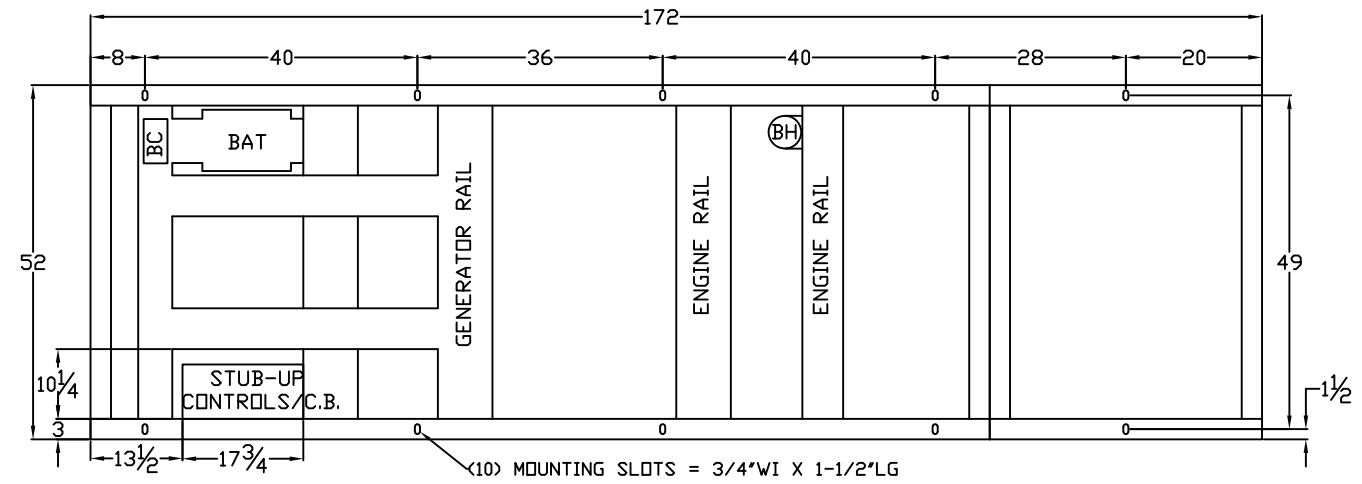

# OUTLINE DIMENSIONS FOR SP-2000P LEVEL 3 ENCLOSURE (HINGED DOORS & HOSPITAL GRADE SILENCER)

**TOP VIEW**

(GEN-SET HAS (6) DOORS, (3) SHOWN OPEN ARE TYPICAL FOR BOTH SIDES)

**FRAME VIEW**

**GENERATOR END VIEW**

**SIDE VIEW**

**RADIATOR END VIEW**