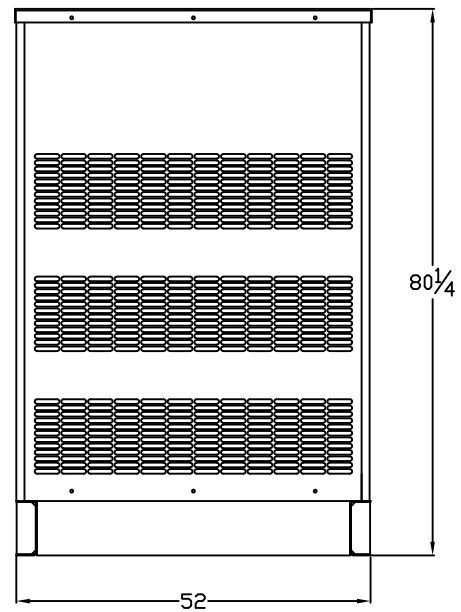

# OUTLINE DIMENSIONS FOR SP-2000P LEVEL 3 ENCLOSURE (HINGED DOORS & HOSPITAL GRADE SILENCER)

**TOP VIEW**

(GEN-SET HAS (6) DOORS, (3) SHOWN OPEN ARE TYPICAL FOR BOTH SIDES)

**FRAME VIEW**

**GENERATOR END VIEW**

**SIDE VIEW**

**RADIATOR END VIEW**