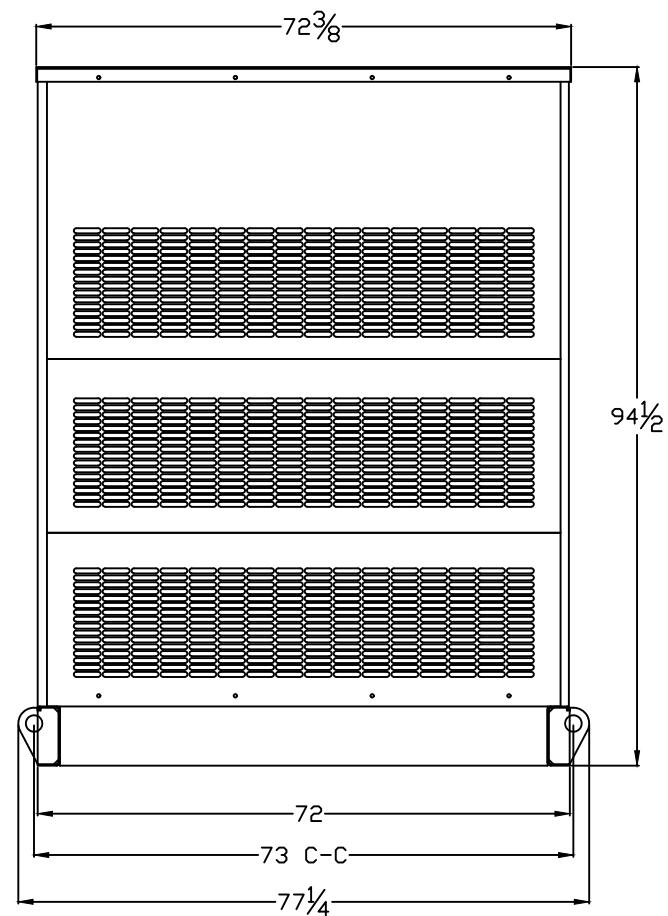

LEVEL 2 ENCLOSURE OUTLINE DIMENSIONS FOR SP-2500P AND SP-3000P

TOP VIEW

(GEN-SET HAS (6) DOORS, (3) SHOWN OPEN ARE TYPICAL FOR BOTH SIDES)

FRAME VIEW

GENERATOR END VIEW

SIDE VIEW

RADIATOR END VIEW