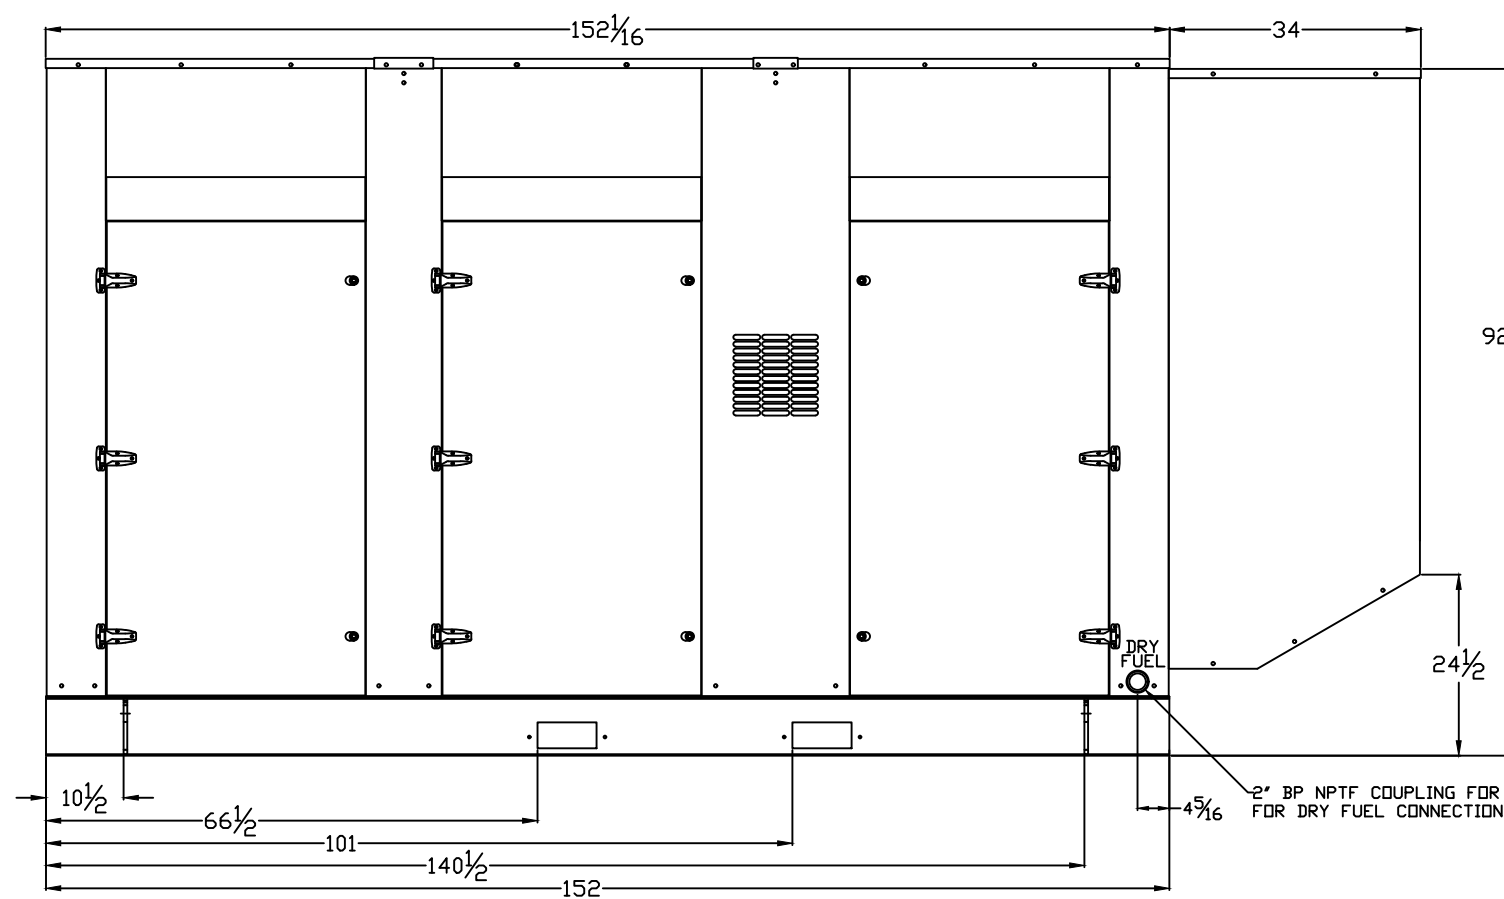

LEVEL 2 ENCLOSURE OUTLINE DIMENSIONS FOR SP-2500P AND SP-3000P

TOP VIEW

(GEN-SET HAS (6) DOORS, (3) SHOWN OPEN ARE TYPICAL FOR BOTH SIDES)

FRAME VIEW

GENERATOR END VIEW

SIDE VIEW

RADIATOR END VIEW