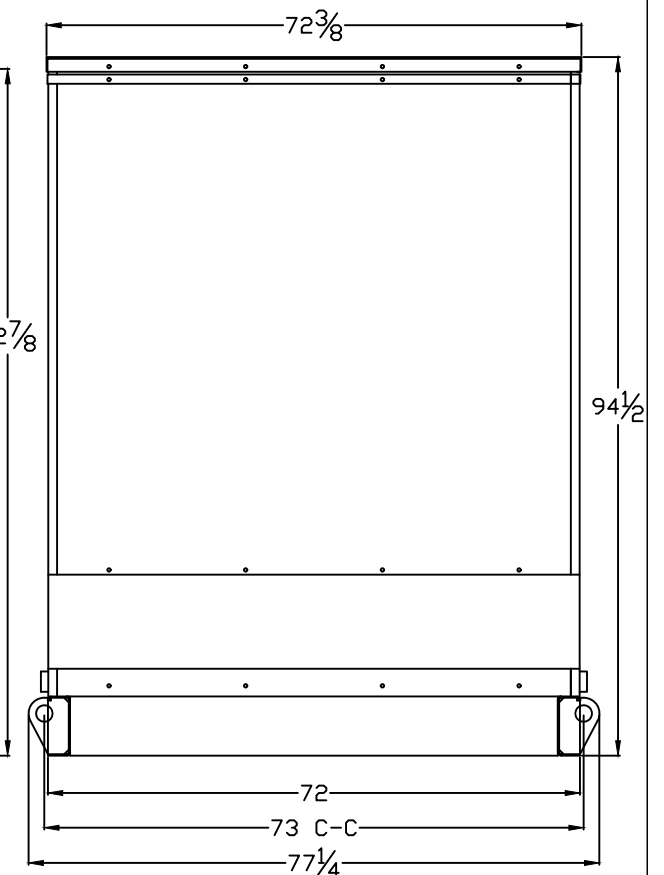

LEVEL 2 ENCLOSURE OUTLINE DIMENSIONS FOR SP-2500P AND SP-3000P

TOP VIEW

(GEN-SET HAS (6) DOORS, (3) SHOWN OPEN ARE TYPICAL FOR BOTH SIDES)

FRAME VIEW

GENERATOR END VIEW

SIDE VIEW

RADIATOR END VIEW