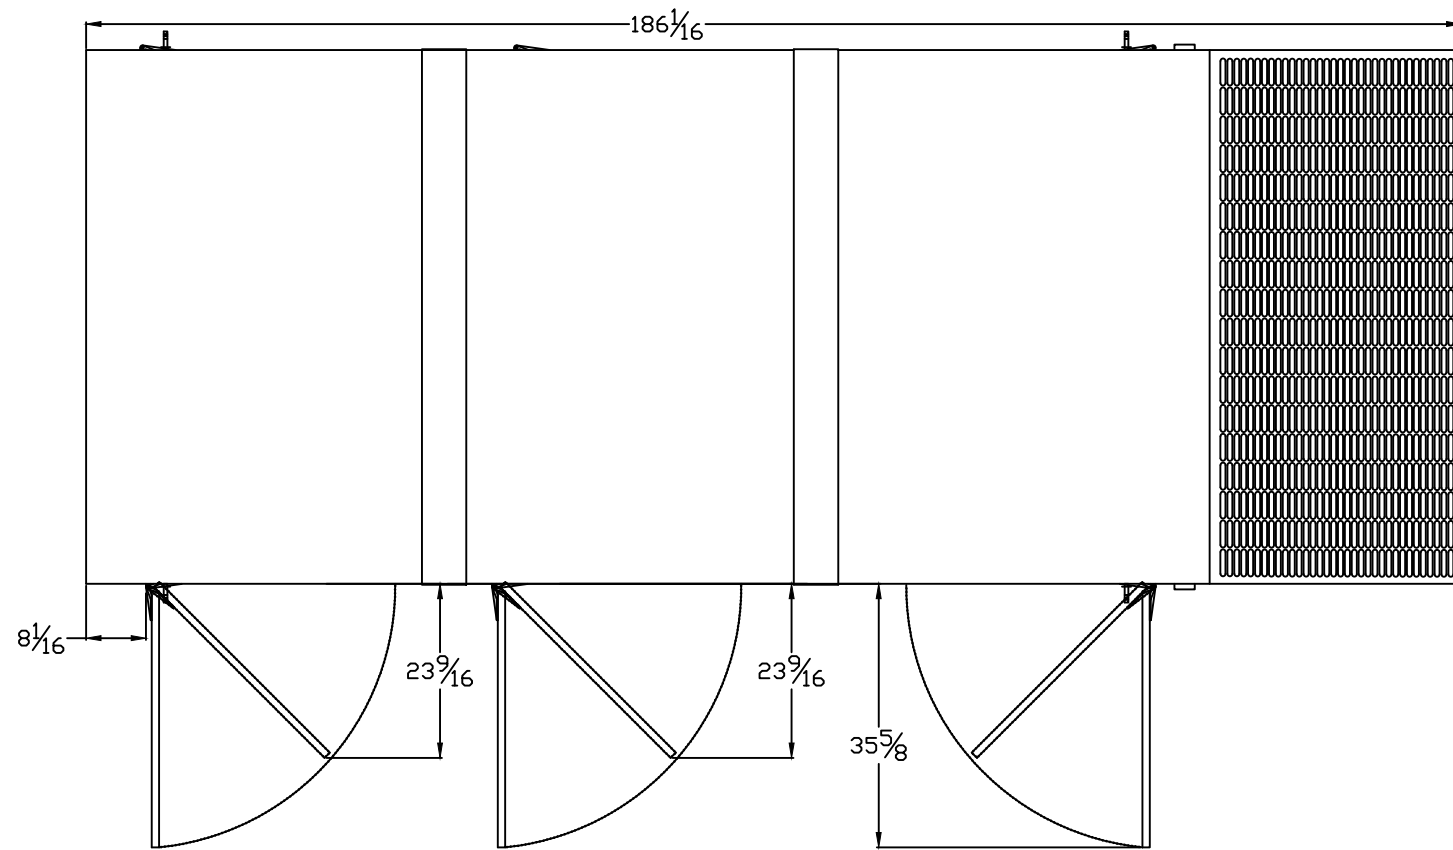

LEVEL 2 ENCLOSURE OUTLINE DIMENSIONS FOR SP-2500P AND SP-3000P

TOP VIEW

(GEN-SET HAS (6) DOORS, (3) SHOWN OPEN ARE TYPICAL FOR BOTH SIDES)

FRAME VIEW

GENERATOR END VIEW

SIDE VIEW

RADIATOR END VIEW