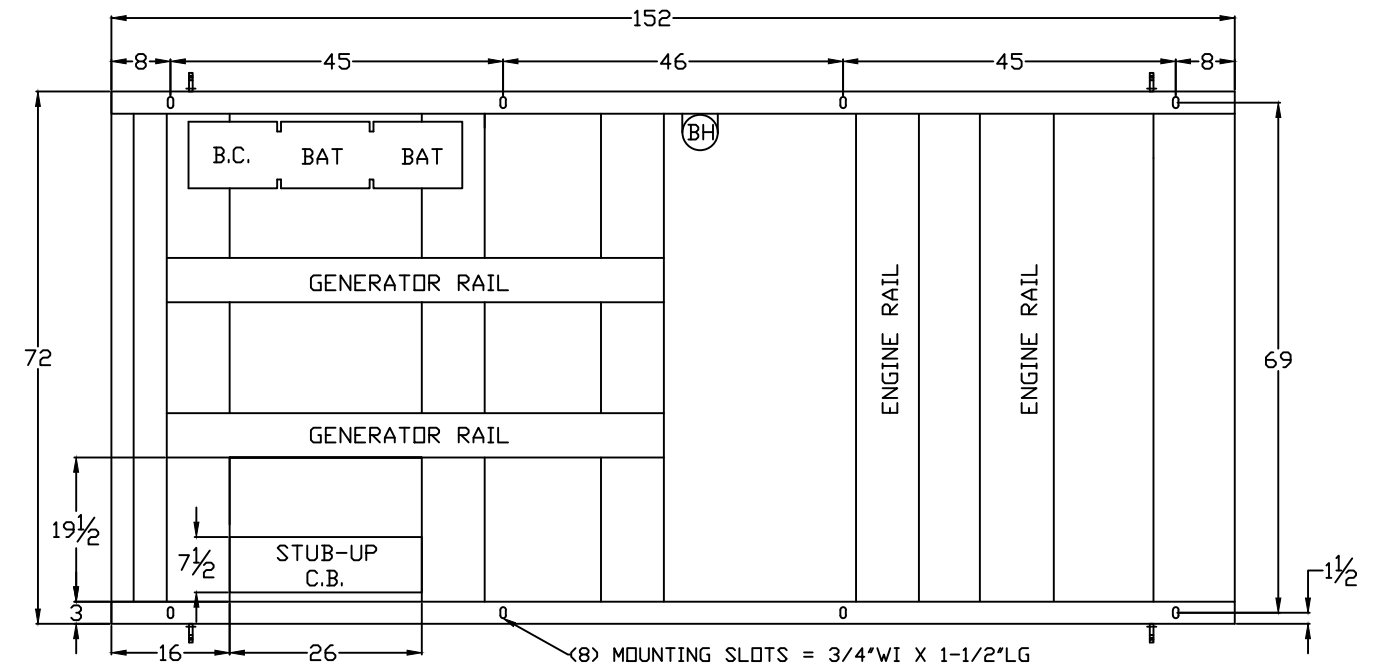

LEVEL 2 ENCLOSURE OUTLINE DIMENSIONS FOR SP-2500P AND SP-3000P

TOP VIEW

(GEN-SET HAS (6) DOORS, (3) SHOWN OPEN ARE TYPICAL FOR BOTH SIDES)

FRAME VIEW

GENERATOR END VIEW

SIDE VIEW

RADIATOR END VIEW