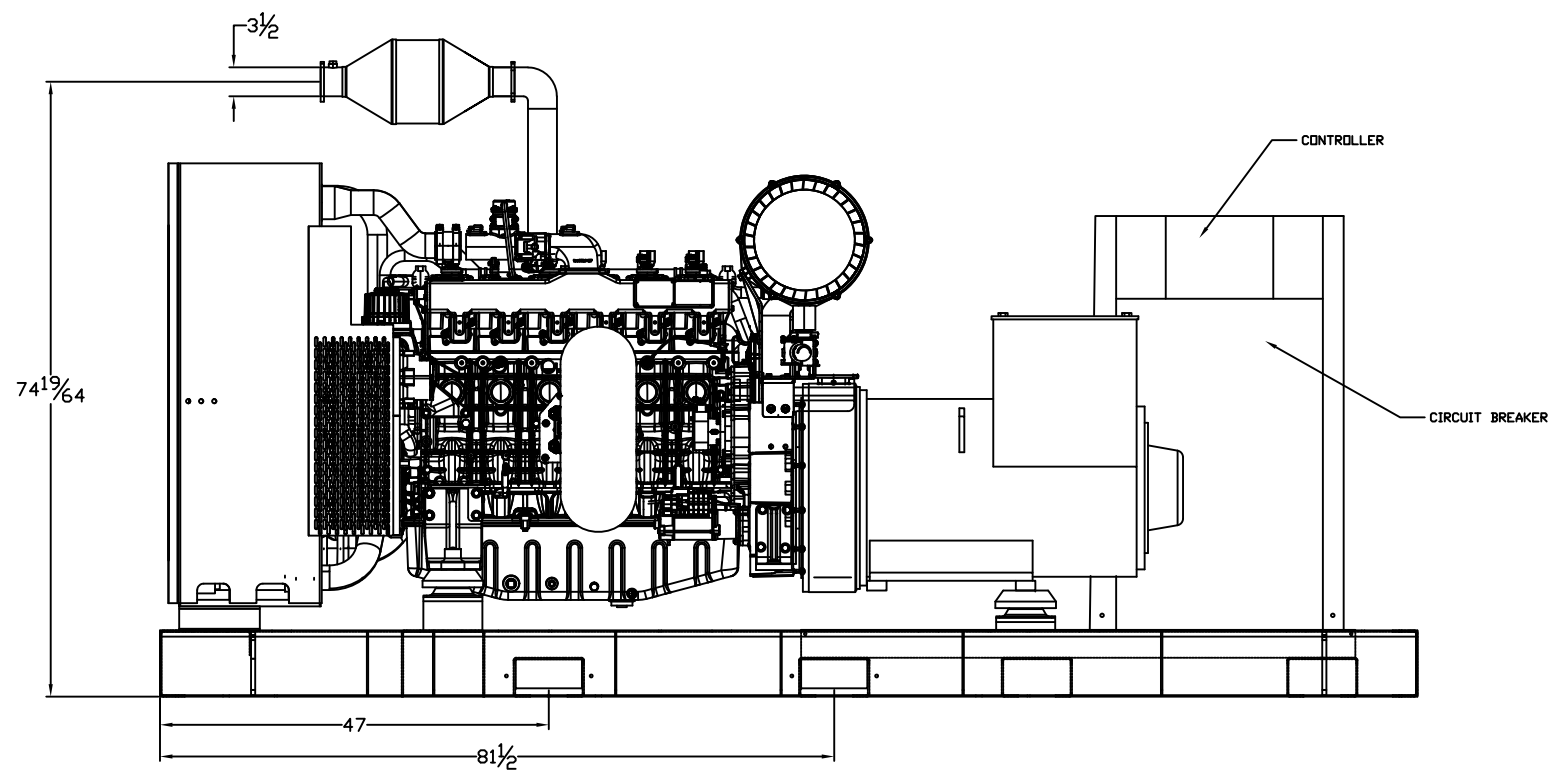

OPEN DIMENSIONAL OVERVIEW FOR SP-2500P GENERATOR

TOP VIEW

RADIATOR VIEW

SIDE VIEW