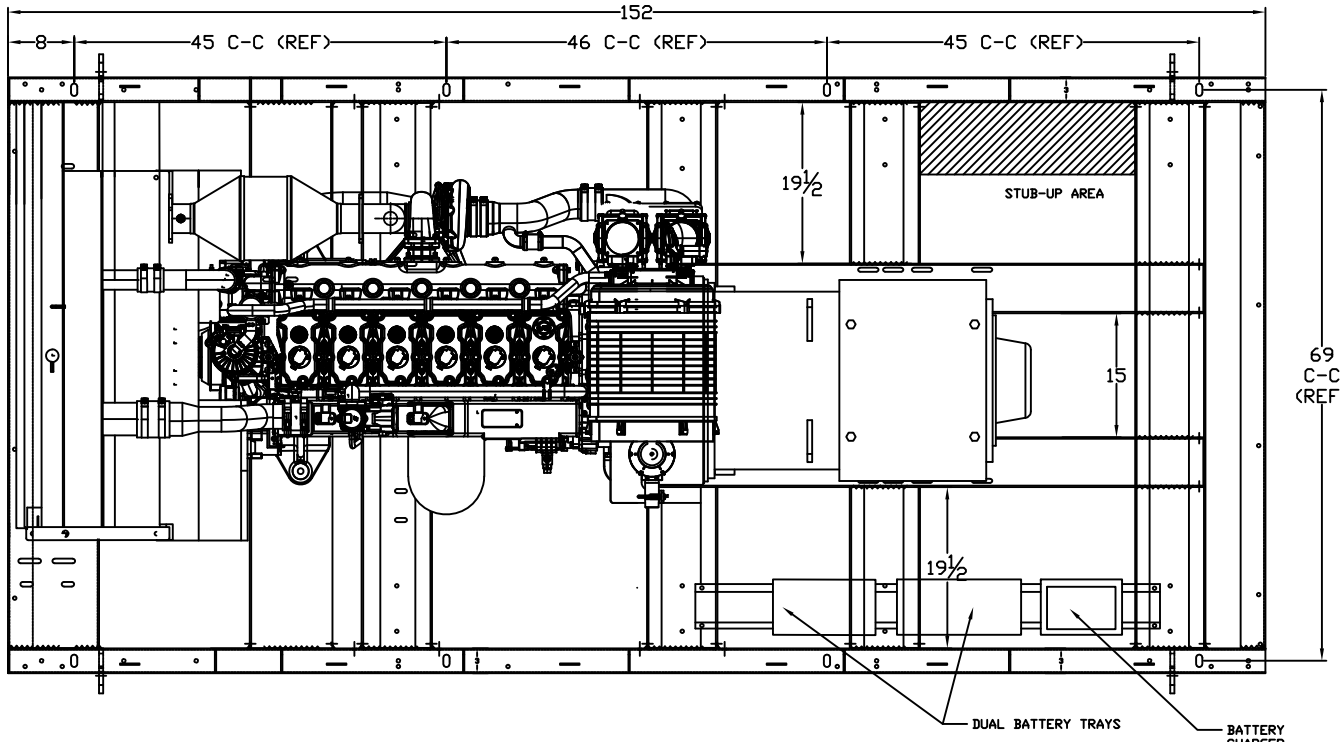

OPEN DIMENSIONAL OVERVIEW FOR SP-2500P GENERATOR

TOP VIEW

RADIATOR VIEW

SIDE VIEW