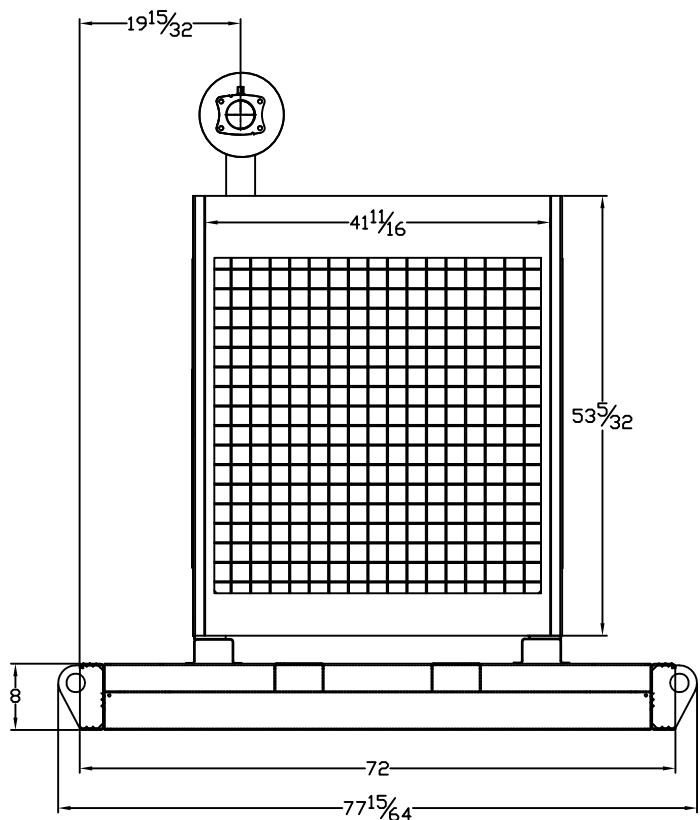

OPEN DIMENSIONAL OVERVIEW FOR SP-2500P GENERATOR

TOP VIEW

RADIATOR VIEW

SIDE VIEW