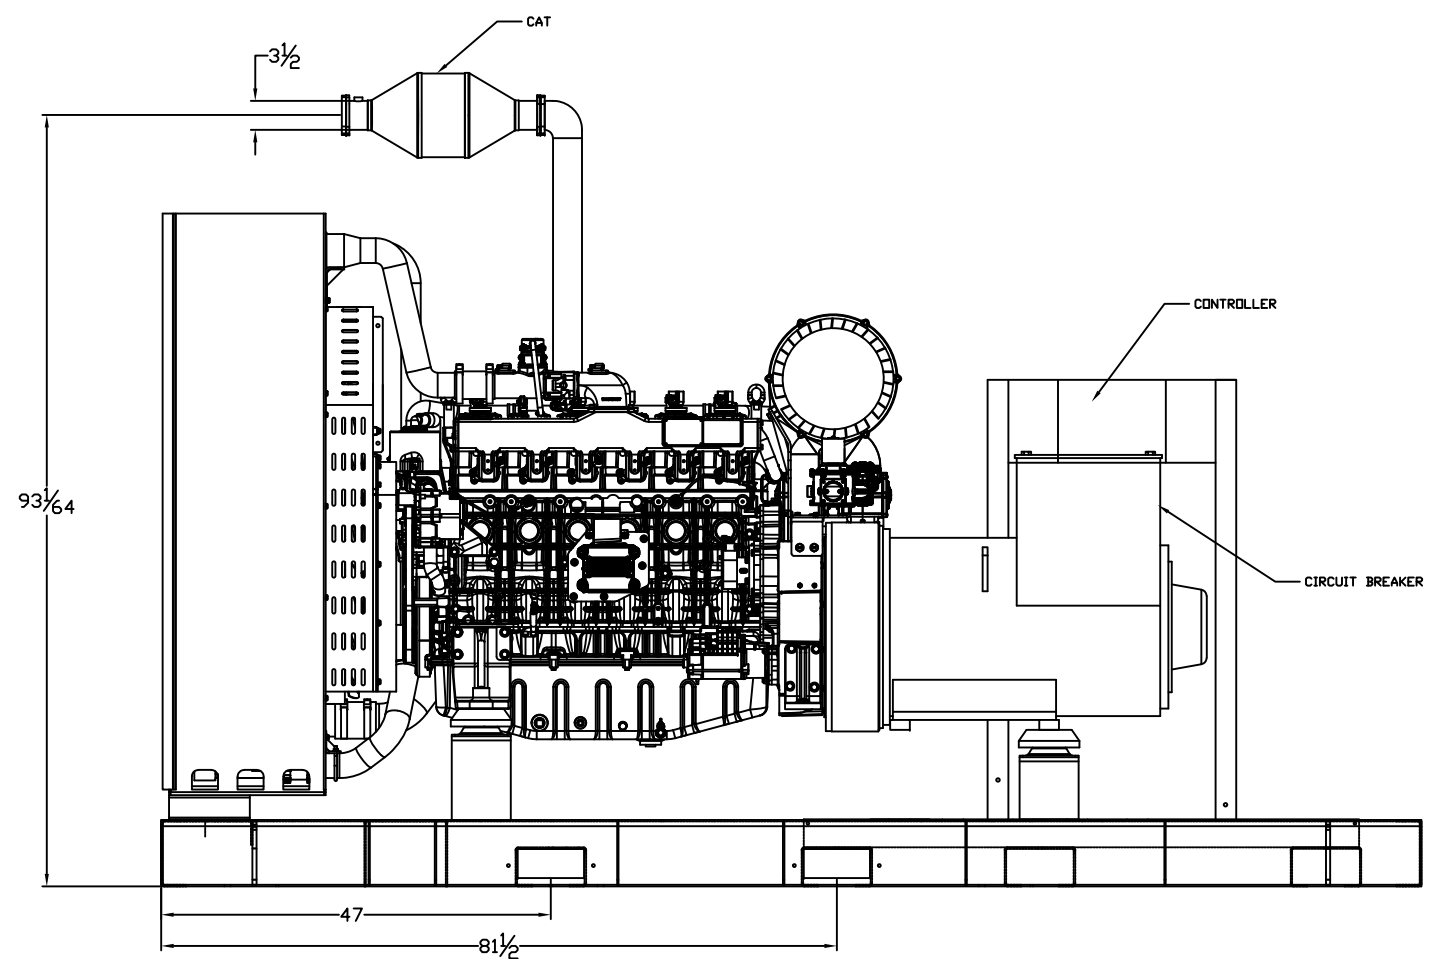

OPEN DIMENSIONAL OVERVIEW FOR SP-3000P GENERATOR

TOP VIEW

RADIATOR VIEW

SIDE VIEW