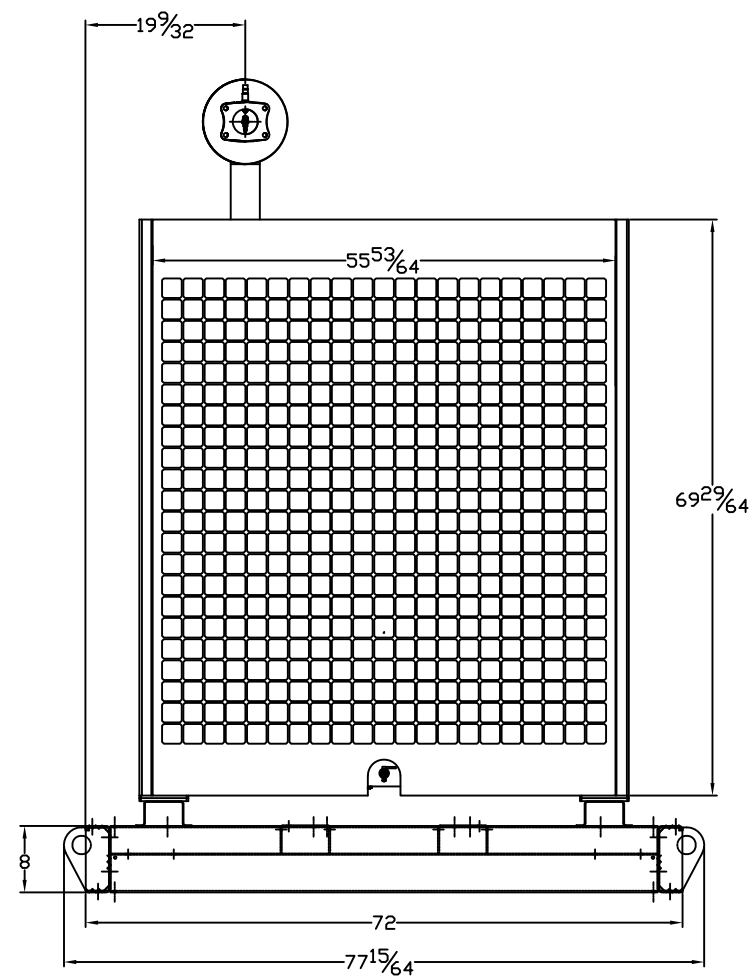

OPEN DIMENSIONAL OVERVIEW FOR SP-3000P GENERATOR

TOP VIEW

RADIATOR VIEW

SIDE VIEW