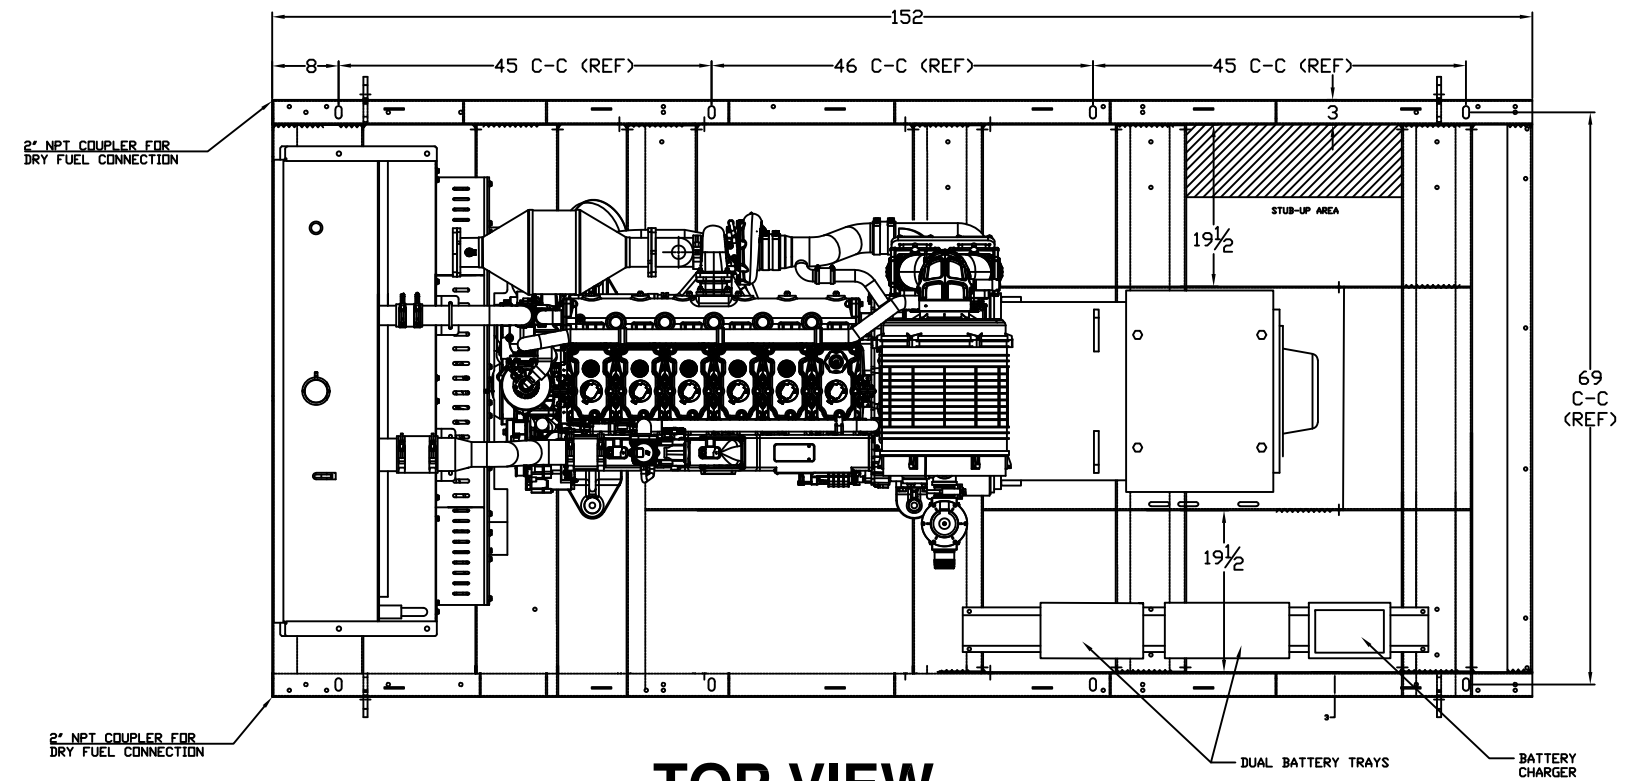

OPEN DIMENSIONAL OVERVIEW FOR SP-3000P GENERATOR

TOP VIEW

RADIATOR VIEW

SIDE VIEW